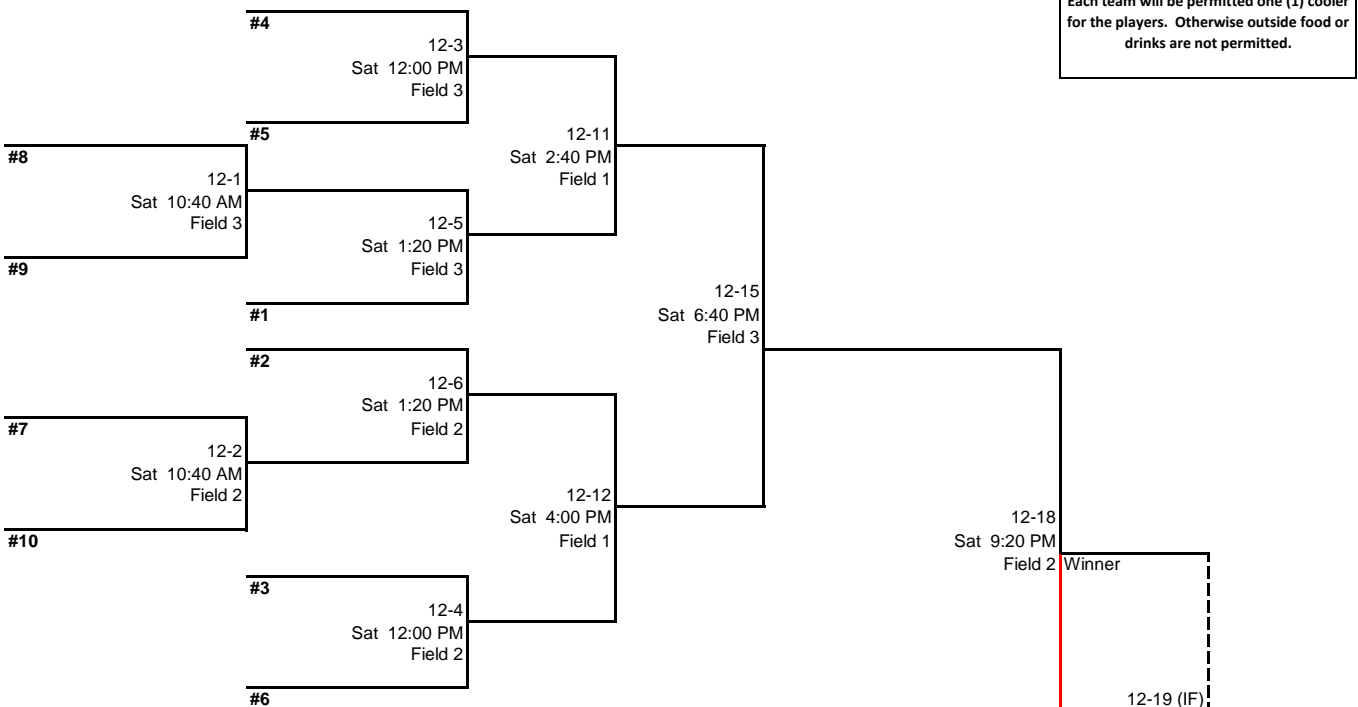

Saucier Halloween Invitational

12 & Under

Pool Schedule

Game	Time	Team 1	Team 2	Field
12-1P	Sat 8:00 AM	Lady Misfits	Saucier Orange	Field 1
12-2P	Sat 8:00 AM	Gulf Coast Vipers	Saucier Red	Field 2
12-3P	Sat 8:00 AM	Legends	Bay Bomb Squad	Field 3
12-4P	Sat 9:20 AM	Mobile Breakers	Coastal Chaos - Hall	Field 3
12-5P	Sat 9:20 AM	Gulf Coast Crushers	Overdrive BC	Field 2

Winner's Bracket

Each team will be permitted one (1) cooler for the players. Otherwise outside food or drinks are not permitted.