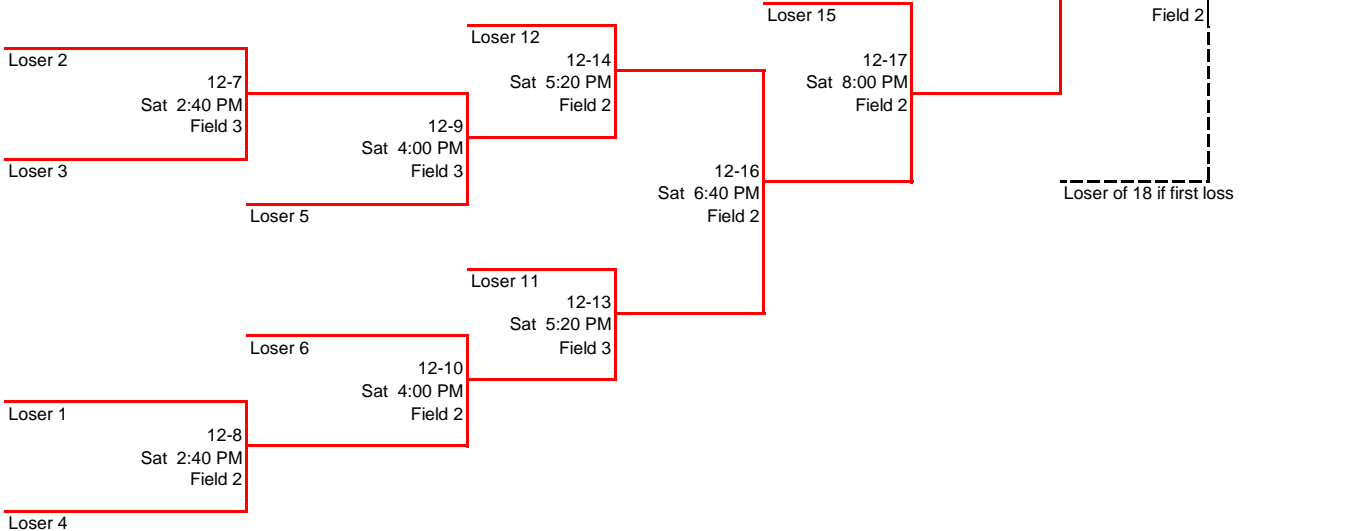

Loser's Bracket