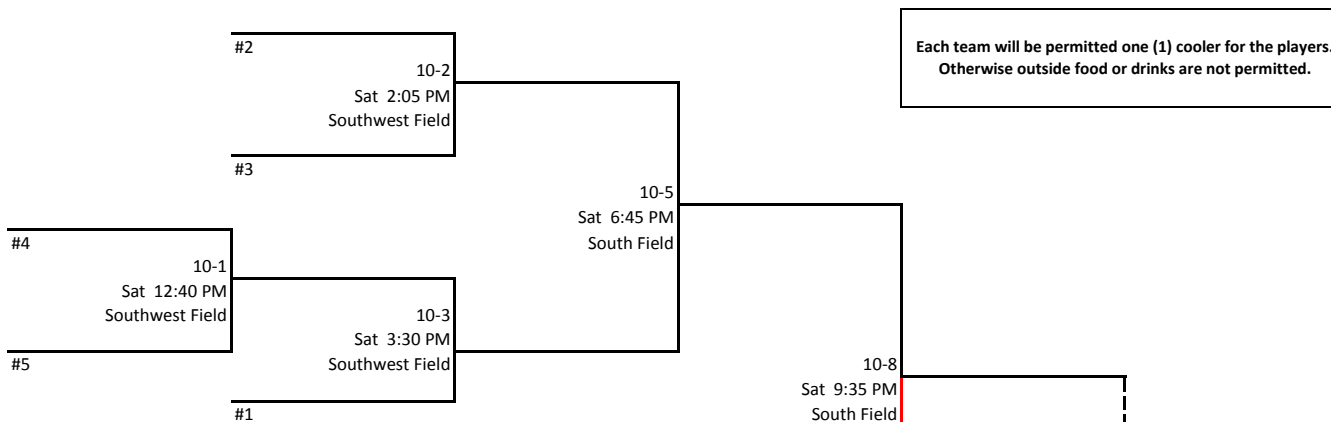

Coastal Chaos Skills Challenge

10 & Under All-Star

FORMAT: ONE POOL TO DOUBLE ELIMINATION

of South Mississippi

Pool Schedule

Game	Time	Team 1	Team 2	Field
10-1P	Sat 8:00 AM	Gulf Coast Vipers	Coastal Chaos-Gum	Southwest Field
10-2P	Sat 9:10 AM	Lady Misfits	Coastal Chaos-Blaker	Southwest Field
10-3P	Sat 10:20 AM	Gulf Coast Grind White-Baxter	Coastal Chaos-Blaker	Southwest Field

Winner's Bracket

Loser's Bracket

Coastal Chaos Skills Challenge

12 & Under

FORMAT: ONE POOL TO DOUBLE ELIMINATION

Pool Schedule

Game	Time	Team 1	Team 2	Field
12-1P	Sat 8:00 AM	MS Stars	South MS Select	North Field
12-2P	Sat 8:00 AM	Overdrive BC	Lady Misfits	South Field
12-3P	Sat 9:10 AM	MS Stars	Vortex	North Field
12-4P	Sat 9:10 AM	Gulf Coast Crushers	29ers	South Field