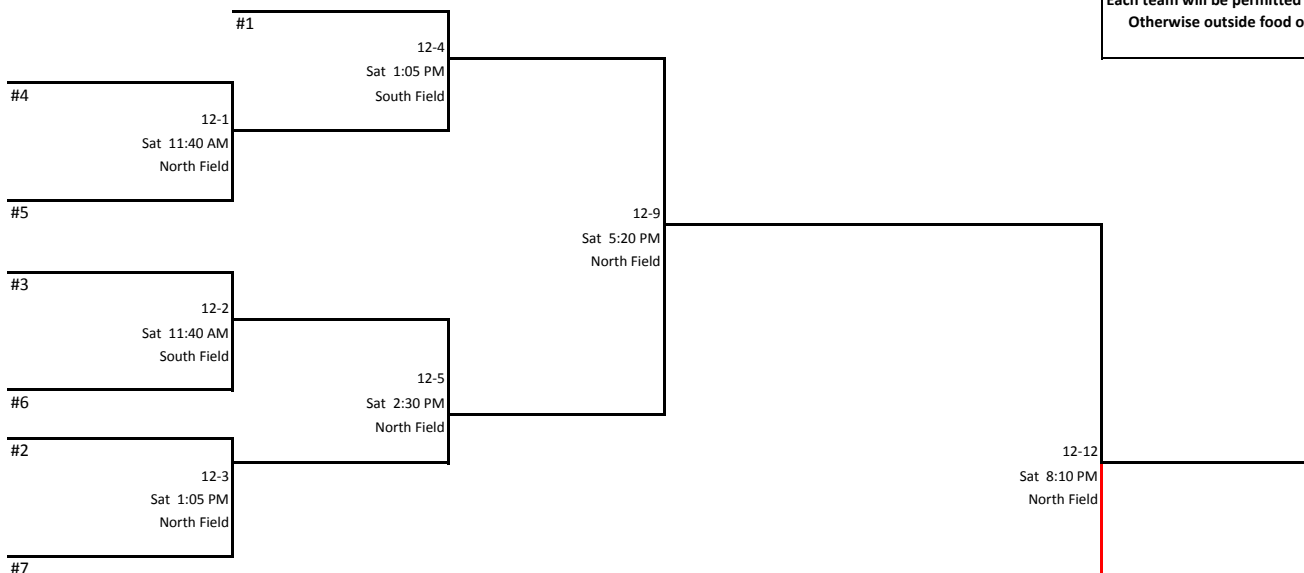

Coastal Chaos Skills Challenge

10 & Under All-Star

FORMAT: ONE POOL TO DOUBLE ELIMINATION

of South Mississippi

Pool Schedule

Game	Time	Team 1	Team 2	Field
10-1P	Sat 8:00 AM	Gulf Coast Vipers	Coastal Chaos-Gum	Southwest Field
10-2P	Sat 9:10 AM	Lady Misfits	Coastal Chaos-Blaker	Southwest Field
10-3P	Sat 10:20 AM	Gulf Coast Grind White-Baxter	Coastal Chaos-Blaker	Southwest Field

Winner's Bracket

Loser's Bracket

Coastal Chaos Skills Challenge

12 & Under

FORMAT: ONE POOL TO DOUBLE ELIMINATION

Pool Schedule

Game	Time	Team 1	Team 2	Field
12-1P	Sat 8:00 AM	MS Stars	South MS Select	North Field
12-2P	Sat 8:00 AM	Overdrive BC	Lady Misfits	South Field
12-3P	Sat 9:10 AM	MS Stars	Vortex	North Field
12-4P	Sat 9:10 AM	Gulf Coast Crushers	29ers	South Field

Winner's Bracket

Loser's Bracket

Coastal Chaos Skills Challenge

North Field			South Field			Southwest Field			Field 4		
Day	Time	Umpires	Day	Time	Umpires	Day	Time	Umpires	Day	Time	Umpires
Sat	8:00 AM	12-1P	Sat	8:00 AM	12-2P	Sat	8:00 AM	10-1P	Sat	8:00 AM	
Sat	9:10 AM	12-3P	Sat	9:10 AM	12-4P	Sat	9:10 AM	10-2P	Sat	9:10 AM	
Sat	10:20 AM		Sat	10:20 AM		Sat	10:20 AM	10-3P	Sat	10:20 AM	
Sat	11:40 AM	12-1	Sat	11:40 AM	12-2	Sat	11:30 AM		Sat	11:30 AM	
Sat	1:05 PM	12-3	Sat	1:05 PM	12-4	Sat	12:40 PM	10-1	Sat	12:40 PM	
Sat	2:30 PM	12-5	Sat	2:30 PM	12-6	Sat	2:05 PM	10-2	Sat	1:50 PM	
Sat	3:55 PM	12-7	Sat	3:55 PM	12-8	Sat	3:30 PM	10-3	Sat	3:00 PM	
Sat	5:20 PM	12-9	Sat	5:20 PM	12-10	Sat	4:55 PM	10-4	Sat	4:10 PM	
Sat	6:45 PM	12-11	Sat	6:45 PM	10-5	Sat	6:20 PM	10-6	Sat	5:20 PM	
Sat	8:10 PM	12-12	Sat	8:10 PM	10-7	Sat	7:45 PM		Sat	6:30 PM	
Sat	9:35 PM	12-13 (IF)	Sat	9:35 PM	10-8	Sat	8:55 PM		Sat	7:40 PM	
Sat	11:00 PM		Sat	11:00 PM	10-9 (IF)	Sat	10:05 PM		Sat	8:50 PM	