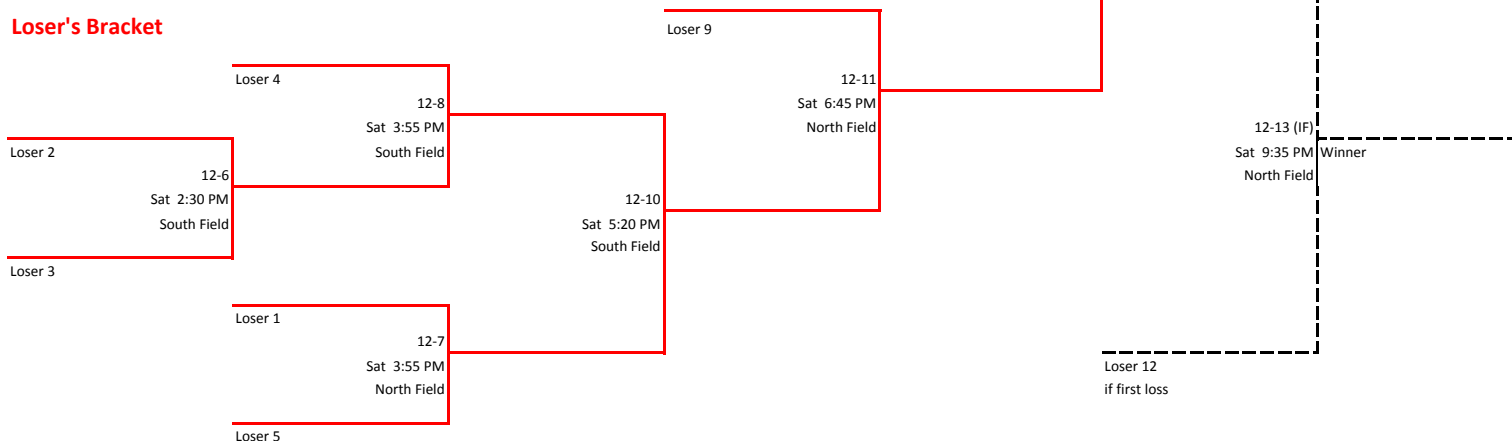

Coastal Chaos Skills Challenge

10 & Under All-Star

FORMAT: ONE POOL TO DOUBLE ELIMINATION

of South Mississippi

Pool Schedule

Game	Time	Team 1	Team 2	Field
10-1P	Sat 8:00 AM	Gulf Coast Vipers	Coastal Chaos-Gum	Southwest Field
10-2P	Sat 9:10 AM	Lady Misfits	Coastal Chaos-Blaker	Southwest Field
10-3P	Sat 10:20 AM	Gulf Coast Grind White-Baxter	Coastal Chaos-Blaker	Southwest Field

Winner's Bracket

Loser's Bracket

Coastal Chaos Skills Challenge

12 & Under

FORMAT: ONE POOL TO DOUBLE ELIMINATION

Pool Schedule

Game	Time	Team 1	Team 2	Field
12-1P	Sat 8:00 AM	MS Stars	South MS Select	North Field
12-2P	Sat 8:00 AM	Overdrive BC	Lady Misfits	South Field
12-3P	Sat 9:10 AM	MS Stars	Vortex	North Field
12-4P	Sat 9:10 AM	Gulf Coast Crushers	29ers	South Field

Winner's Bracket

Loser's Bracket

Coastal Chaos Skills Challenge

North Field			South Field			Southwest Field			Field 4		
Day	Time	Umpires	Day	Time	Umpires	Day	Time	Umpires	Day	Time	Umpires
Sat	8:00 AM	12-1P	Sat	8:00 AM	12-2P	Sat	8:00 AM	10-1P	Sat	8:00 AM	
Sat	9:10 AM	12-3P	Sat	9:10 AM	12-4P	Sat	9:10 AM	10-2P	Sat	9:10 AM	
Sat	10:20 AM		Sat	10:20 AM		Sat	10:20 AM	10-3P	Sat	10:20 AM	
Sat	11:40 AM	12-1	Sat	11:40 AM	12-2	Sat	11:30 AM		Sat	11:30 AM	
Sat	1:05 PM	12-3	Sat	1:05 PM	12-4	Sat	12:40 PM	10-1	Sat	12:40 PM	
Sat	2:30 PM	12-5	Sat	2:30 PM	12-6	Sat	2:05 PM	10-2	Sat	1:50 PM	
Sat	3:55 PM	12-7	Sat	3:55 PM	12-8	Sat	3:30 PM	10-3	Sat	3:00 PM	
Sat	5:20 PM	12-9	Sat	5:20 PM	12-10	Sat	4:55 PM	10-4	Sat	4:10 PM	
Sat	6:45 PM	12-11	Sat	6:45 PM	10-5	Sat	6:20 PM	10-6	Sat	5:20 PM	
Sat	8:10 PM	12-12	Sat	8:10 PM	10-7	Sat	7:45 PM		Sat	6:30 PM	
Sat	9:35 PM	12-13 (IF)	Sat	9:35 PM	10-8	Sat	8:55 PM		Sat	7:40 PM	
Sat	11:00 PM		Sat	11:00 PM	10-9 (IF)	Sat	10:05 PM		Sat	8:50 PM	