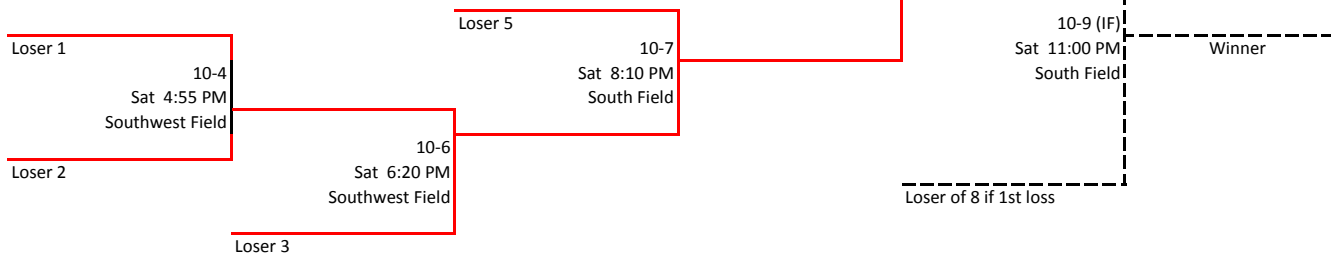

Coastal Chaos Skills Challenge

10 & Under All-Star

FORMAT: ONE POOL TO DOUBLE ELIMINATION

of South Mississippi

Pool Schedule

Game	Time	Team 1	Team 2	Field
10-1P	Sat 8:00 AM	Gulf Coast Vipers	Coastal Chaos-Gum	Southwest Field
10-2P	Sat 9:10 AM	Lady Misfits	Coastal Chaos-Blaker	Southwest Field
10-3P	Sat 10:20 AM	Gulf Coast Grind White-Baxter	Coastal Chaos-Blaker	Southwest Field

Winner's Bracket

Loser's Bracket

Coastal Chaos Skills Challenge

12 & Under

FORMAT: ONE POOL TO DOUBLE ELIMINATION

Pool Schedule

Game	Time	Team 1	Team 2	Field
12-1P	Sat 8:00 AM	MS Stars	South MS Select	North Field
12-2P	Sat 8:00 AM	Overdrive BC	Lady Misfits	South Field
12-3P	Sat 9:10 AM	MS Stars	Vortex	North Field
12-4P	Sat 9:10 AM	Gulf Coast Crushers	29ers	South Field

Winner's Bracket

Loser's Bracket

Coastal Chaos Skills Challenge

North Field			South Field			Southwest Field			Field 4		
Day	Time	Umpires	Day	Time	Umpires	Day	Time	Umpires	Day	Time	Umpires
Sat	8:00 AM	12-1P	Sat	8:00 AM	12-2P	Sat	8:00 AM	10-1P	Sat	8:00 AM	
Sat	9:10 AM	12-3P	Sat	9:10 AM	12-4P	Sat	9:10 AM	10-2P	Sat	9:10 AM	
Sat	10:20 AM		Sat	10:20 AM		Sat	10:20 AM	10-3P	Sat	10:20 AM	
Sat	11:40 AM	12-1	Sat	11:40 AM	12-2	Sat	11:30 AM		Sat	11:30 AM	
Sat	1:05 PM	12-3	Sat	1:05 PM	12-4	Sat	12:40 PM	10-1	Sat	12:40 PM	
Sat	2:30 PM	12-5	Sat	2:30 PM	12-6	Sat	2:05 PM	10-2	Sat	1:50 PM	
Sat	3:55 PM	12-7	Sat	3:55 PM	12-8	Sat	3:30 PM	10-3	Sat	3:00 PM	
Sat	5:20 PM	12-9	Sat	5:20 PM	12-10	Sat	4:55 PM	10-4	Sat	4:10 PM	
Sat	6:45 PM	12-11	Sat	6:45 PM	10-5	Sat	6:20 PM	10-6	Sat	5:20 PM	
Sat	8:10 PM	12-12	Sat	8:10 PM	10-7	Sat	7:45 PM		Sat	6:30 PM	
Sat	9:35 PM	12-13 (IF)	Sat	9:35 PM	10-8	Sat	8:55 PM		Sat	7:40 PM	
Sat	11:00 PM		Sat	11:00 PM	10-9 (IF)	Sat	10:05 PM		Sat	8:50 PM	