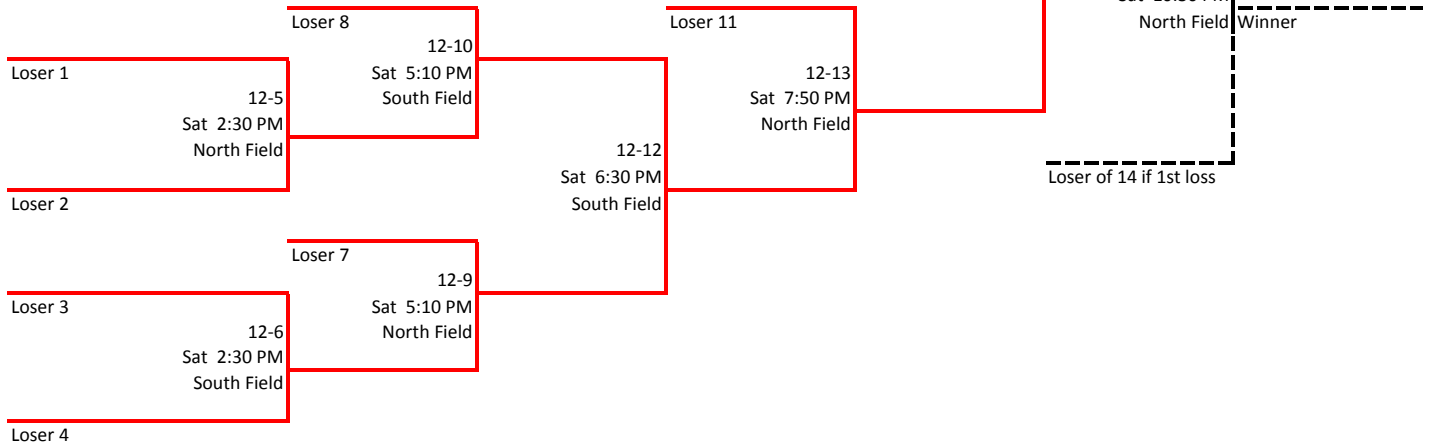

Coastal Chaos Skills Challenge

10 & Under All-Star

FORMAT: ONE POOL TO DOUBLE ELIMINATION

Pool Schedule

Game	Time	Team 1	Team 2	Field
10-1P	Sat 8:00 AM	Gulf Coast Vipers	Coastal Chaos-Gum	Southwest Field
10-2P	Sat 9:10 AM	Lady Misfits	Coastal Chaos-Blaker	Southwest Field
10-3P	Sat 10:20 AM	Gulf Coast Grind White-Baxter	Coastal Chaos-Blaker	Southwest Field

Winner's Bracket

Coastal Chaos Skills Challenge 12 & Under

of South Mississippi

Pool Schedule

Game	Time	Team 1	Team 2	Field
12-1P	Sat 8:00 AM	MS Stars	South MS Select	North Field
12-2P	Sat 8:00 AM	Gulf Coast Vipers	Lady Misfits	South Field
12-3P	Sat 9:10 AM	Overdrive BC	Vortex	North Field
12-4P	Sat 9:10 AM	Gulf Coast Crushers	29ers	South Field

Winner's Bracket

Loser's Bracket

Coastal Chaos Skills Challenge

North Field			South Field			Southwest Field			Field 4		
Day	Time	Umpires	Day	Time	Umpires	Day	Time	Umpires	Day	Time	Umpires
Sat	8:00 AM	12-1P	Sat	8:00 AM	12-2P	Sat	8:00 AM	10-1P	Sat	8:00 AM	
Sat	9:10 AM	12-3P	Sat	9:10 AM	12-4P	Sat	9:10 AM	10-2P	Sat	9:10 AM	
Sat	10:20 AM		Sat	10:20 AM		Sat	10:20 AM	10-3P	Sat	10:20 AM	
Sat	11:50 AM	12-1	Sat	11:50 AM	12-2	Sat	11:30 AM		Sat	11:30 AM	
Sat	1:10 PM	12-3	Sat	1:10 PM	12-4	Sat	1:00 PM	10-1	Sat	12:40 PM	
Sat	2:30 PM	12-5	Sat	2:30 PM	12-6	Sat	2:20 PM	10-2	Sat	1:50 PM	
Sat	3:50 PM	12-7	Sat	3:50 PM	12-8	Sat	3:40 PM	10-3	Sat	3:00 PM	
Sat	5:10 PM	12-9	Sat	5:10 PM	12-10	Sat	5:00 PM	10-4	Sat	4:10 PM	
Sat	6:30 PM	12-11	Sat	6:30 PM	12-12	Sat	6:20 PM	10-6	Sat	5:20 PM	
Sat	7:50 PM	12-13	Sat	7:50 PM		Sat	7:40 PM	10-5	Sat	6:30 PM	
Sat	9:10 PM	12-14	Sat	9:00 PM		Sat	9:00 PM	10-7	Sat	7:40 PM	
Sat	10:30 PM	12-15 (IF)	Sat	10:10 PM		Sat	10:20 PM	10-8	Sat	8:50 PM	
Sat	11:50 PM		Sat	11:20 PM		Sat	11:40 PM	10-9 (IF)	Sat	10:00 PM	