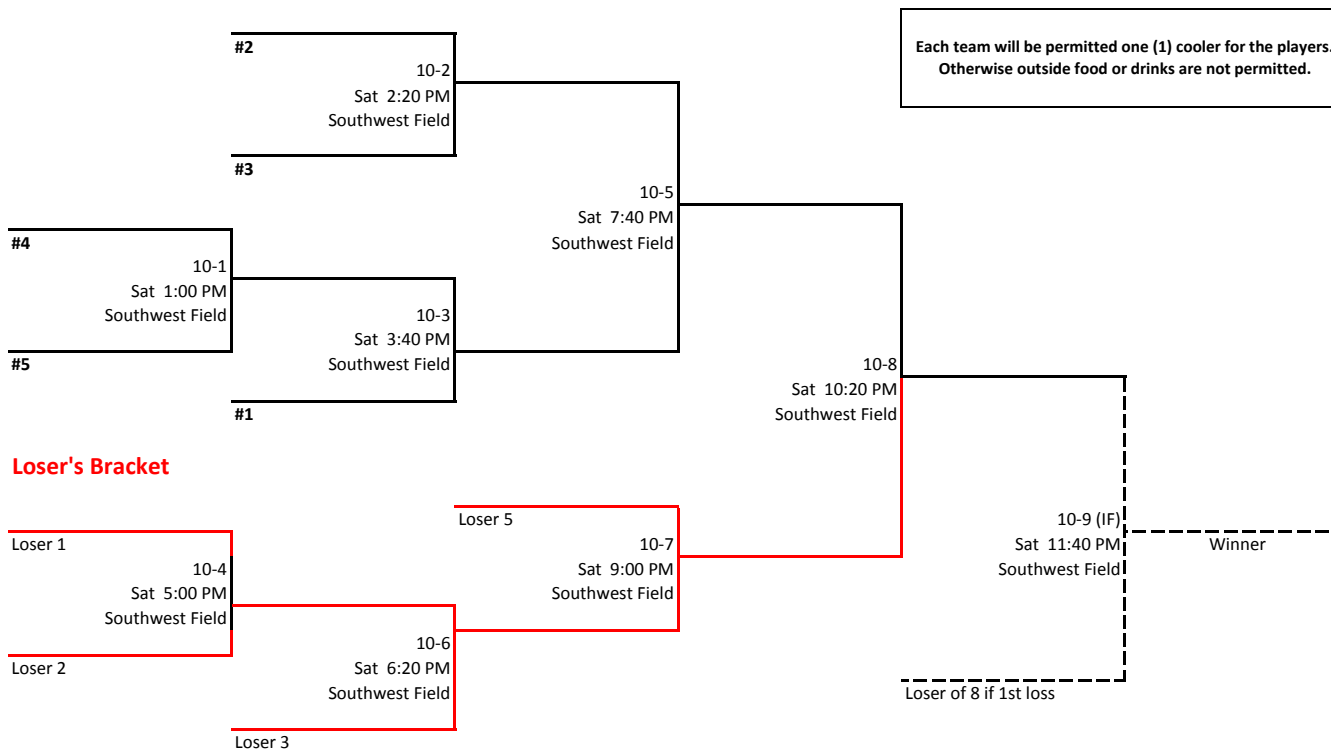

Coastal Chaos Skills Challenge

10 & Under All-Star

FORMAT: ONE POOL TO DOUBLE ELIMINATION

Pool Schedule

Game	Time	Team 1	Team 2	Field
10-1P	Sat 8:00 AM	Gulf Coast Vipers	Coastal Chaos-Gum	Southwest Field
10-2P	Sat 9:10 AM	Lady Misfits	Coastal Chaos-Blaker	Southwest Field
10-3P	Sat 10:20 AM	Gulf Coast Grind White-Baxter	Coastal Chaos-Blaker	Southwest Field

Winner's Bracket

Coastal Chaos Skills Challenge 12 & Under

of South Mississippi

Pool Schedule

Game	Time	Team 1	Team 2	Field
12-1P	Sat 8:00 AM	MS Stars	South MS Select	North Field
12-2P	Sat 8:00 AM	Gulf Coast Vipers	Lady Misfits	South Field
12-3P	Sat 9:10 AM	Overdrive BC	Vortex	North Field
12-4P	Sat 9:10 AM	Gulf Coast Crushers	29ers	South Field

Winner's Bracket

Loser's Bracket

Coastal Chaos Skills Challenge

North Field			South Field			Southwest Field			Field 4		
Day	Time	Umpires	Day	Time	Umpires	Day	Time	Umpires	Day	Time	Umpires
Sat	8:00 AM	12-1P	Sat	8:00 AM	12-2P	Sat	8:00 AM	10-1P	Sat	8:00 AM	
Sat	9:10 AM	12-3P	Sat	9:10 AM	12-4P	Sat	9:10 AM	10-2P	Sat	9:10 AM	
Sat	10:20 AM		Sat	10:20 AM		Sat	10:20 AM	10-3P	Sat	10:20 AM	
Sat	11:50 AM	12-1	Sat	11:50 AM	12-2	Sat	11:30 AM		Sat	11:30 AM	
Sat	1:10 PM	12-3	Sat	1:10 PM	12-4	Sat	1:00 PM	10-1	Sat	12:40 PM	
Sat	2:30 PM	12-5	Sat	2:30 PM	12-6	Sat	2:20 PM	10-2	Sat	1:50 PM	
Sat	3:50 PM	12-7	Sat	3:50 PM	12-8	Sat	3:40 PM	10-3	Sat	3:00 PM	
Sat	5:10 PM	12-9	Sat	5:10 PM	12-10	Sat	5:00 PM	10-4	Sat	4:10 PM	
Sat	6:30 PM	12-11	Sat	6:30 PM	12-12	Sat	6:20 PM	10-6	Sat	5:20 PM	
Sat	7:50 PM	12-13	Sat	7:50 PM		Sat	7:40 PM	10-5	Sat	6:30 PM	
Sat	9:10 PM	12-14	Sat	9:00 PM		Sat	9:00 PM	10-7	Sat	7:40 PM	
Sat	10:30 PM	12-15 (IF)	Sat	10:10 PM		Sat	10:20 PM	10-8	Sat	8:50 PM	
Sat	11:50 PM		Sat	11:20 PM		Sat	11:40 PM	10-9 (IF)	Sat	10:00 PM	