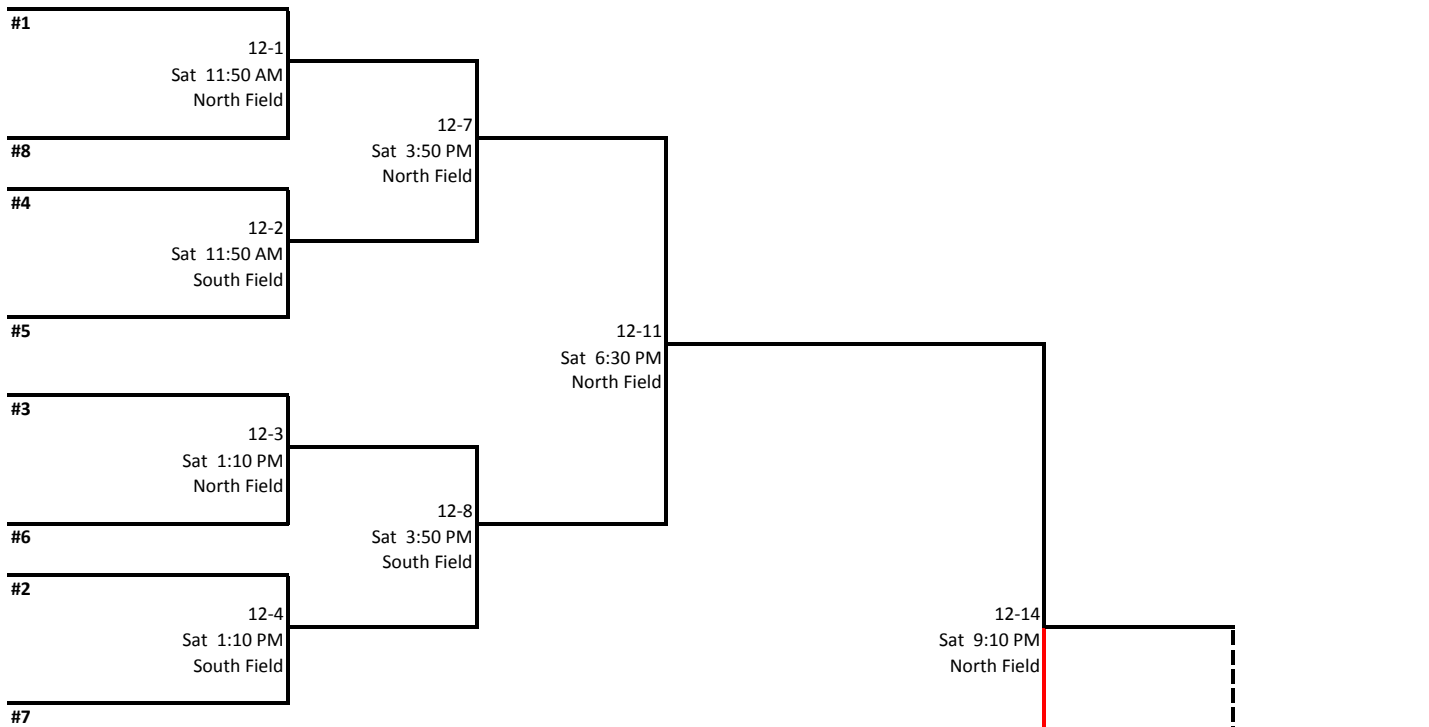

Coastal Chaos Skills Challenge

10 & Under All-Star

FORMAT: ONE POOL TO DOUBLE ELIMINATION

Pool Schedule

Game	Time	Team 1	Team 2	Field
10-1P	Sat 8:00 AM	Gulf Coast Vipers	Coastal Chaos-Gum	Southwest Field
10-2P	Sat 9:10 AM	Lady Misfits	Coastal Chaos-Blaker	Southwest Field
10-3P	Sat 10:20 AM	Gulf Coast Grind White-Baxter	Coastal Chaos-Blaker	Southwest Field

Winner's Bracket

Coastal Chaos Skills Challenge 12 & Under

of South Mississippi

Pool Schedule

Game	Time	Team 1	Team 2	Field
12-1P	Sat 8:00 AM	MS Stars	South MS Select	North Field
12-2P	Sat 8:00 AM	Gulf Coast Vipers	Lady Misfits	South Field
12-3P	Sat 9:10 AM	Overdrive BC	Vortex	North Field
12-4P	Sat 9:10 AM	Gulf Coast Crushers	29ers	South Field

Winner's Bracket

Loser's Bracket

Coastal Chaos Skills Challenge

North Field			South Field			Southwest Field			Field 4		
Day	Time	Umpires	Day	Time	Umpires	Day	Time	Umpires	Day	Time	Umpires
Sat	8:00 AM	12-1P	Sat	8:00 AM	12-2P	Sat	8:00 AM	10-1P	Sat	8:00 AM	
Sat	9:10 AM	12-3P	Sat	9:10 AM	12-4P	Sat	9:10 AM	10-2P	Sat	9:10 AM	
Sat	10:20 AM		Sat	10:20 AM		Sat	10:20 AM	10-3P	Sat	10:20 AM	
Sat	11:50 AM	12-1	Sat	11:50 AM	12-2	Sat	11:30 AM		Sat	11:30 AM	
Sat	1:10 PM	12-3	Sat	1:10 PM	12-4	Sat	1:00 PM	10-1	Sat	12:40 PM	
Sat	2:30 PM	12-5	Sat	2:30 PM	12-6	Sat	2:20 PM	10-2	Sat	1:50 PM	
Sat	3:50 PM	12-7	Sat	3:50 PM	12-8	Sat	3:40 PM	10-3	Sat	3:00 PM	
Sat	5:10 PM	12-9	Sat	5:10 PM	12-10	Sat	5:00 PM	10-4	Sat	4:10 PM	
Sat	6:30 PM	12-11	Sat	6:30 PM	12-12	Sat	6:20 PM	10-6	Sat	5:20 PM	
Sat	7:50 PM	12-13	Sat	7:50 PM		Sat	7:40 PM	10-5	Sat	6:30 PM	
Sat	9:10 PM	12-14	Sat	9:00 PM		Sat	9:00 PM	10-7	Sat	7:40 PM	
Sat	10:30 PM	12-15 (IF)	Sat	10:10 PM		Sat	10:20 PM	10-8	Sat	8:50 PM	
Sat	11:50 PM		Sat	11:20 PM		Sat	11:40 PM	10-9 (IF)	Sat	10:00 PM	