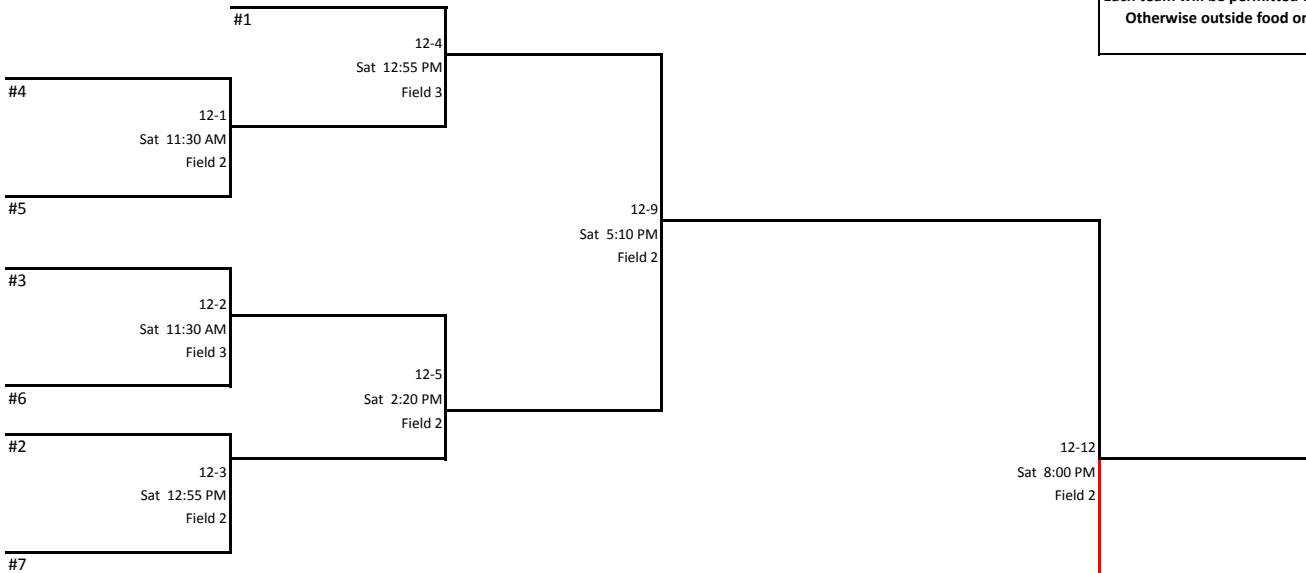

Fall Championships 2018

12 & Under

of South Mississippi

FORMAT: ONE POOL TO DOUBLE ELIMINATION

Pool Schedule

Game	Time	Team 1	Team 2	Field
12-1P	Sat 9:00 AM	Coastal Chaos-Hall	MS Magic	Field 2
12-2P	Sat 9:00 AM	Overdrive BC	Bay Bomb Squad	Field 3
12-3P	Sat 10:15 AM	Picayune Legends	MS Magic	Field 2
12-4P	Sat 10:15 AM	Wayne County SWAT	Lady Misfits	Field 3

Winner's Bracket

Loser's Bracket

Fall Championships 2018

Field 1			Field 2			Field 3			Field 4		
Day	Time	Umpires	Day	Time	Umpires	Day	Time	Umpires	Day	Time	Umpires
Sat	9:00 AM		Sat	9:00 AM	12-1P	Sat	9:00 AM	12-2P	Sat	9:00 AM	
Sat	10:15 AM		Sat	10:15 AM	12-3P	Sat	10:15 AM	12-4P	Sat	10:20 AM	
Sat	11:30 AM		Sat	11:30 AM	12-1	Sat	11:30 AM	12-2	Sat	11:40 AM	
Sat	12:45 PM		Sat	12:55 PM	12-3	Sat	12:55 PM	12-4	Sat	1:00 PM	
Sat	2:00 PM		Sat	2:20 PM	12-5	Sat	2:20 PM	12-6	Sat	2:20 PM	
Sat	3:15 PM		Sat	3:45 PM	12-7	Sat	3:45 PM	12-8	Sat	3:40 PM	
Sat	4:30 PM		Sat	5:10 PM	12-9	Sat	5:10 PM	12-10	Sat	5:00 PM	
Sat	5:45 PM		Sat	6:35 PM	12-11	Sat	6:35 PM		Sat	6:20 PM	
Sat	7:00 PM		Sat	8:00 PM	12-12	Sat	7:50 PM		Sat	7:40 PM	
Sat	8:15 PM		Sat	9:25 PM	12-13 (IF)	Sat	9:05 PM		Sat	9:00 PM	
Sat	9:30 PM		Sat	10:50 PM		Sat	10:20 PM		Sat	10:20 PM	
Sat	10:45 PM		Sat	12:05 AM		Sat	11:35 PM		Sat	11:40 PM	
Sat	12:00 AM		Sat	1:20 AM		Sat	12:50 AM		Sat	1:00 AM	