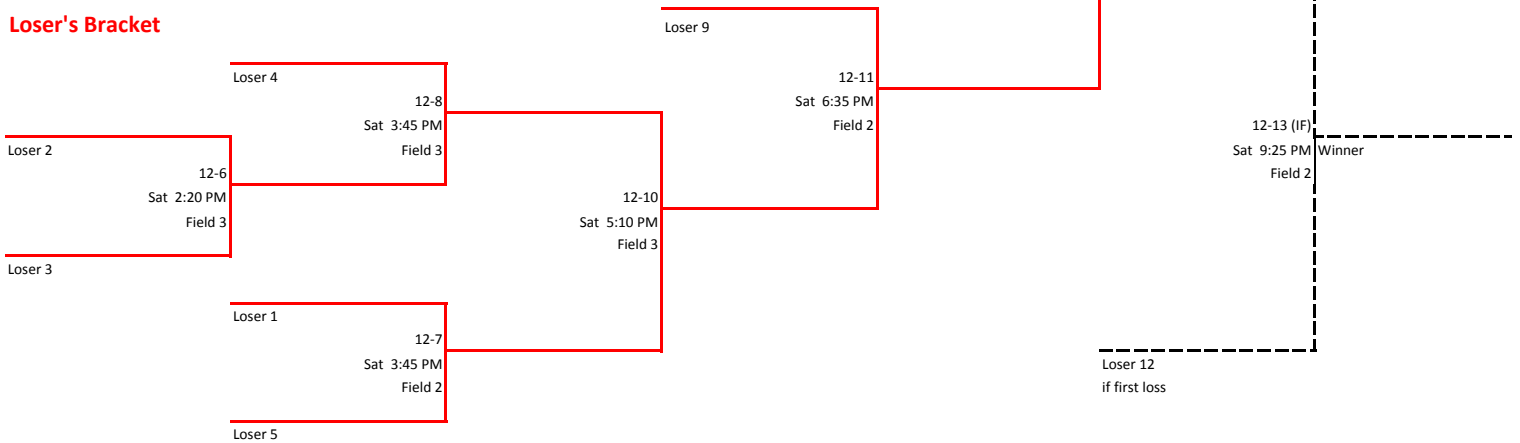

Fall Championships 2018

12 & Under

of South Mississippi

FORMAT: ONE POOL TO DOUBLE ELIMINATION

Pool Schedule

Game	Time	Team 1	Team 2	Field
12-1P	Sat 9:00 AM	Coastal Chaos-Hall	MS Magic	Field 2
12-2P	Sat 9:00 AM	Overdrive BC	Bay Bomb Squad	Field 3
12-3P	Sat 10:15 AM	Picayune Legends	MS Magic	Field 2
12-4P	Sat 10:15 AM	Wayne County SWAT	Lady Misfits	Field 3

Winner's Bracket

Loser's Bracket

Fall Championships 2018

Field 1			Field 2			Field 3			Field 4		
Day	Time	Umpires	Day	Time	Umpires	Day	Time	Umpires	Day	Time	Umpires
Sat	9:00 AM		Sat	9:00 AM	12-1P	Sat	9:00 AM	12-2P	Sat	9:00 AM	
Sat	10:15 AM		Sat	10:15 AM	12-3P	Sat	10:15 AM	12-4P	Sat	10:20 AM	
Sat	11:30 AM		Sat	11:30 AM	12-1	Sat	11:30 AM	12-2	Sat	11:40 AM	
Sat	12:45 PM		Sat	12:55 PM	12-3	Sat	12:55 PM	12-4	Sat	1:00 PM	
Sat	2:00 PM		Sat	2:20 PM	12-5	Sat	2:20 PM	12-6	Sat	2:20 PM	
Sat	3:15 PM		Sat	3:45 PM	12-7	Sat	3:45 PM	12-8	Sat	3:40 PM	
Sat	4:30 PM		Sat	5:10 PM	12-9	Sat	5:10 PM	12-10	Sat	5:00 PM	
Sat	5:45 PM		Sat	6:35 PM	12-11	Sat	6:35 PM		Sat	6:20 PM	
Sat	7:00 PM		Sat	8:00 PM	12-12	Sat	7:50 PM		Sat	7:40 PM	
Sat	8:15 PM		Sat	9:25 PM	12-13 (IF)	Sat	9:05 PM		Sat	9:00 PM	
Sat	9:30 PM		Sat	10:50 PM		Sat	10:20 PM		Sat	10:20 PM	
Sat	10:45 PM		Sat	12:05 AM		Sat	11:35 PM		Sat	11:40 PM	
Sat	12:00 AM		Sat	1:20 AM		Sat	12:50 AM		Sat	1:00 AM	