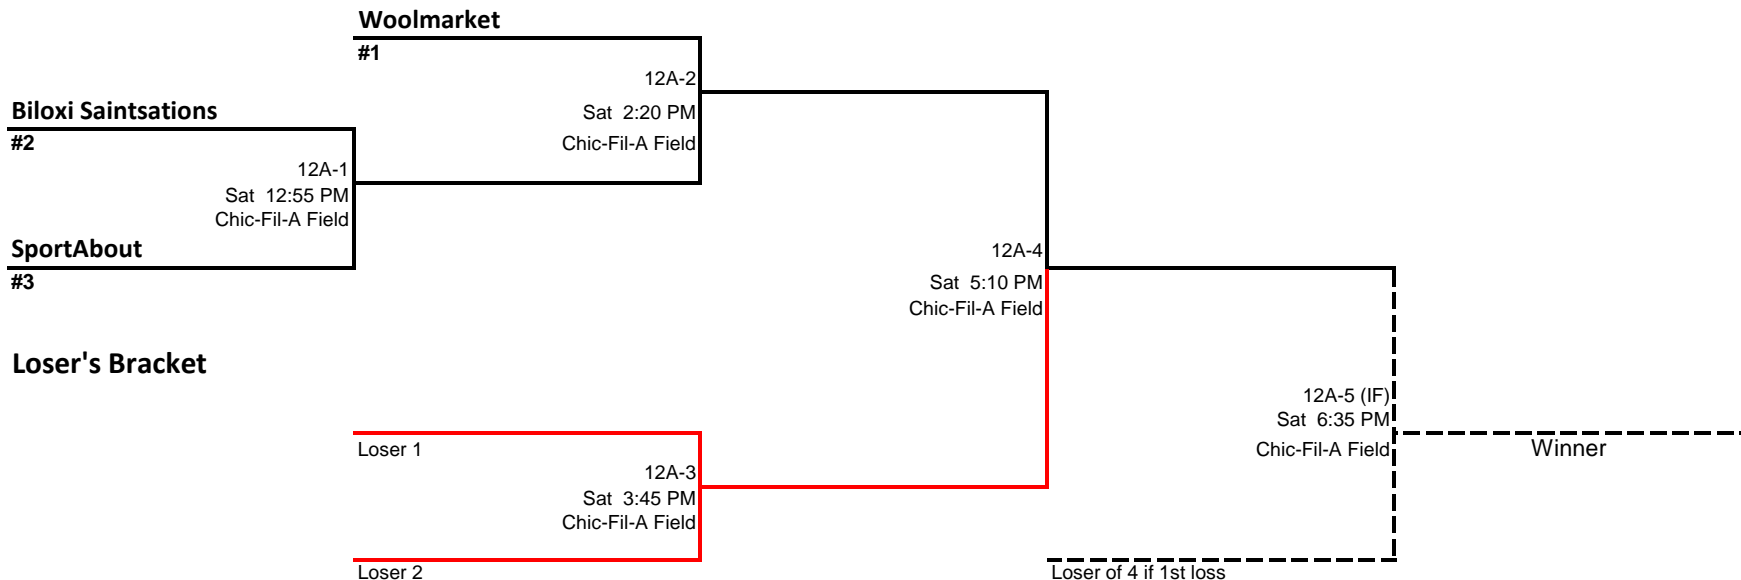

Woolmarket Invitational Tournament 2019

12 & Under All-Star

FORMAT: ONE POOL TO DOUBLE ELIMINATION

Pool Schedule

Game	Time	Team 1	Team 2	Field
12A-1P	Sat 9:00 AM	Woolmarket	Biloxi Saintsations	Chic-Fil-A Field
12A-2P	Sat 10:15 AM	Woolmarket	SportAbout	Chic-Fil-A Field

Winner's Bracket

Each team will be permitted one (1) cooler for the players. Otherwise outside food or drinks are not permitted.