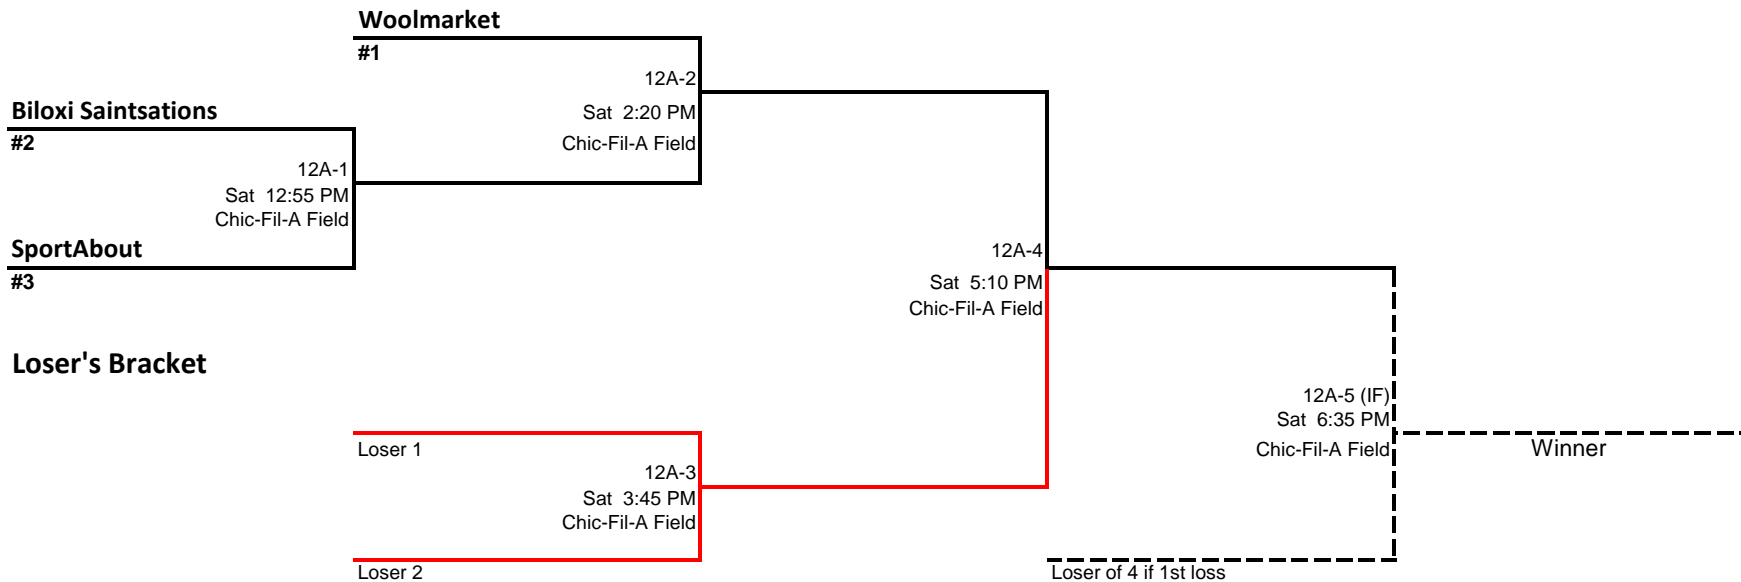

Woolmarket Invitational Tournament 2019

12 & Under All-Star

FORMAT: ONE POOL TO DOUBLE ELIMINATION

Pool Schedule

Game	Time	Team 1	Team 2	Field
12A-1P	Sat 9:00 AM	Woolmarket	Biloxi Saintsations	Chic-Fil-A Field
12A-2P	Sat 10:15 AM	Woolmarket	SportAbout	Chic-Fil-A Field

Winner's Bracket

Each team will be permitted one (1) cooler for the players. Otherwise outside food or drinks are not permitted.