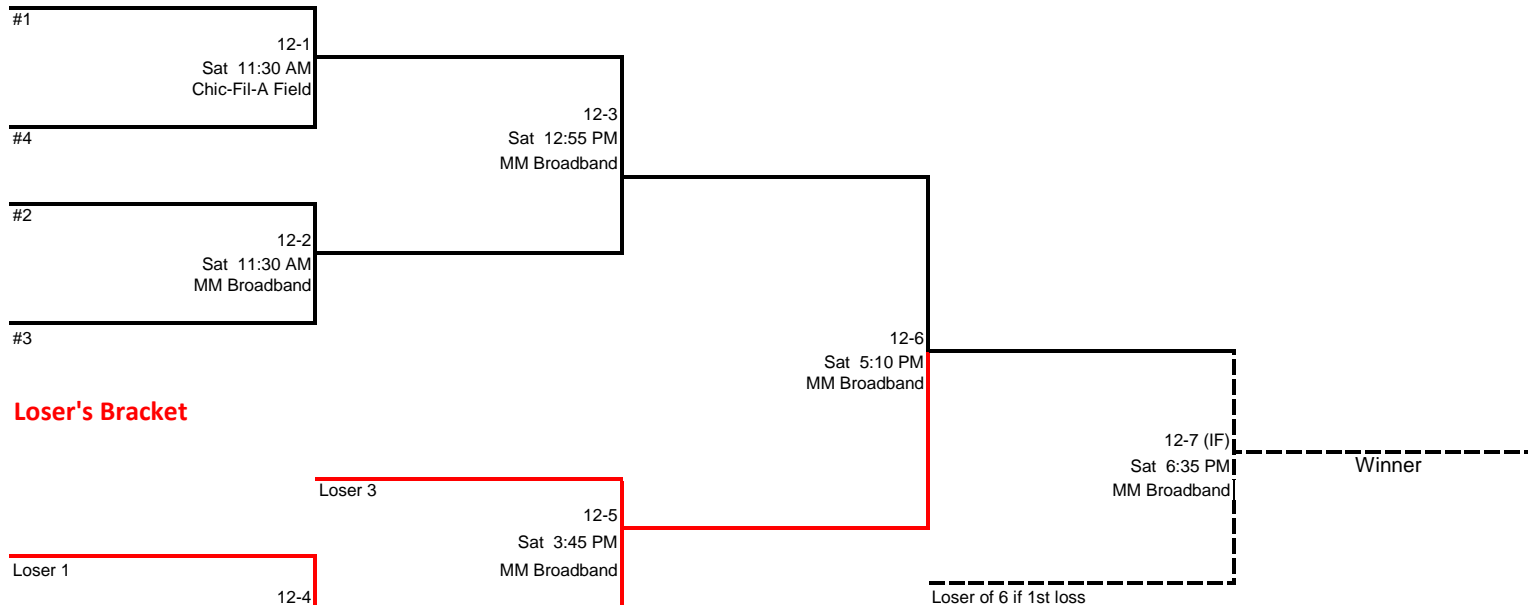

Woolmarket Invitational Tournament 201

12 & Under Open

FORMAT: ONE POOL TO DOUBLE ELIMINATION

Pool Schedule

Game	Time	Team 1	Team 2	Field
12-1P	Sat 9:00 AM	Lady Misfits	Bay Bomb Squad	MM Broadband
12-2P	Sat 10:15 AM	Gulf Coast Crushers	Overdrive 06	MM Broadband

Winner's Bracket

Loser's Bracket

Each team will be permitted one (1) cooler for the players. Otherwise outside food or drinks are not permitted.