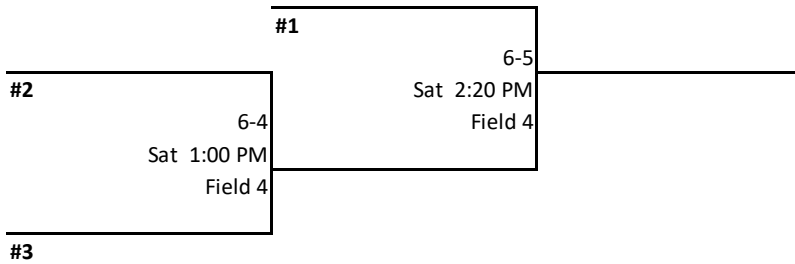

USA Softball of Mississippi 2021

Tee Ball South State

FORMAT: TWO POOL TO SINGLE ELIMINATION

| Game | Time | Team 1 | Team 2 | Field |
|------|--------------|--------------|-----------|---------|
| 6-1 | Sat 9:00 AM | Vancleave | Gulfport | Field 4 |
| 6-2 | Sat 10:20 AM | East Central | Gulfport | Field 4 |
| 6-3 | Sat 11:40 AM | East Central | Vancleave | Field 4 |

Pool Games Count -- No new after 0:55 hr -- Finish the inning.

Seeding Priority

1. Win Loss Record
2. Head to Head - Only for 2 way ties
3. Runs Allowed
4. Runs Scored
5. Coin Flip

USA Softball of Mississippi 2021

10 & Under - C South

FORMAT: TWO POOL TO DOUBLE ELIMINATION

Pool Schedule

Pool A

| Game | Time | Team 1 | Team 2 | Field |
|-------|-------------|--------------------------------|----------------------------|---------|
| 10-1P | Fri 4:30 PM | Gulfport | St Martin | Field 1 |
| 10-2P | Fri 4:30 PM | Ocean Springs | East Central | Field 5 |
| 10-3P | Fri 6:00 PM | Winner 10-1P: Gulfport | Winner 10-2P: East Central | Field 1 |
| 10-4P | Fri 6:00 PM | Loser 10-1P: St. Martin | Loser 10-2P: Ocean Springs | Field 5 |