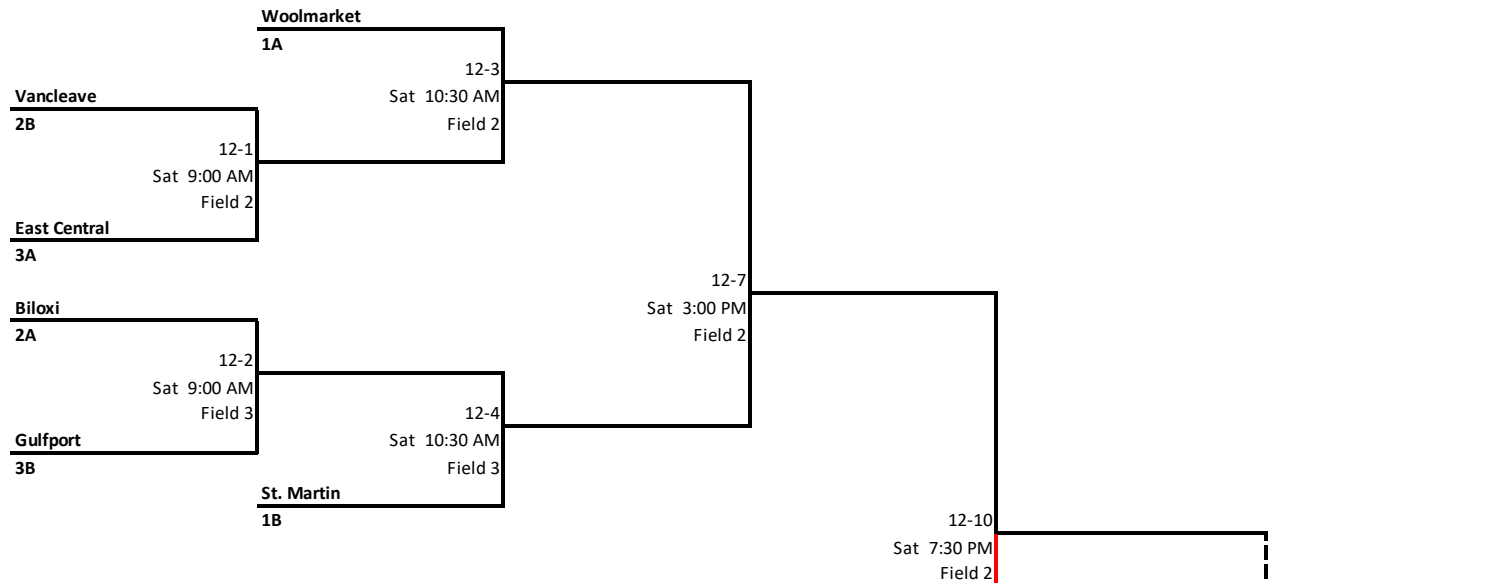

USA Softball of Mississippi 2021

12 & Under - C South Pool Play

FORMAT: TWO POOL TO DOUBLE ELIMINATION

Pool Schedule

Pool A

| Game | Time | Team 1 | Team 2 | Field |
|-------|-------------|------------|--------------|---------|
| 12-1P | Fri 4:00 PM | Biloxi | Woolmarket | Field 2 |
| 12-2P | Fri 5:30 PM | Woolmarket | East Central | Field 2 |
| 12-3P | Fri 7:00 PM | Biloxi | East Central | Field 2 |

Pool B

| Game | Time | Team 1 | Team 2 | Field |
|-------|-------------|-----------|-----------|---------|
| 12-4P | Fri 4:00 PM | St Martin | Vancleave | Field 3 |
| 12-5P | Fri 5:30 PM | Vancleave | Gulfport | Field 3 |
| 12-6P | Fri 7:00 PM | St Martin | Gulfport | Field 3 |

Pool Play Seeding Procedures

At the conclusion of pool play, teams will be placed into the seeded double-elimination bracket based on pool standings. Pool standings are determined as follows:

- In pools of four teams, the winners of the first games in a pool shall play each other with the winner being declared the Number 1 seed and the loser declared the Number 2 seed. The Losers of each of the first games in a pool shall play each other with the winner being declared the Number 3 seed and the loser declared the Number 4 seed.
- In pools of three teams, the teams shall play each other team in the pool once. Ties in three team pools shall be settled by:
 - o If a tie still exists, teams shall be ranked according to the fewest runs allowed per game played.
 - o If a tie still exists, teams shall be ranked according to most runs scored per game played.
 - o If a tie still exists, there shall be a coin toss.

USA Softball of Mississippi 2021

12 & Under - C South Bracket Play

Winner's Bracket

Loser's Bracket