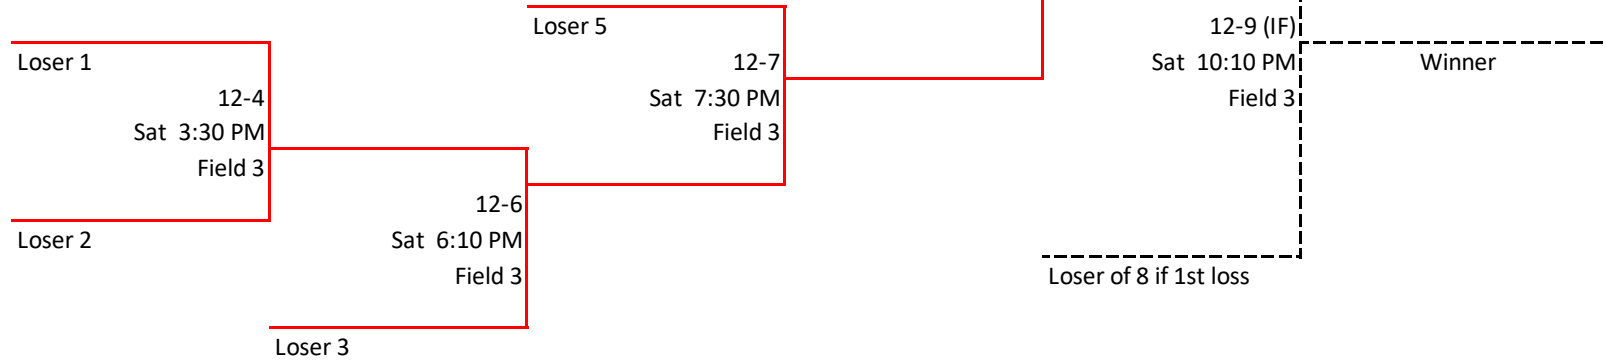

2023 D'Iberville Tournament

12 & Under

FORMAT: DOUBLE ELIMINATION

Winner's Bracket

Loser's Bracket

2023 D'Iberville Tournament

Field 1			Field 2			Field 3			Field 4		
10U			8U			12U			6U		
Day	Time	Umpires	Day	Time	Umpires	Day	Time	Umpires	Day	Time	Umpires
Sat	8:00 AM	10-1	Sat	8:00 AM	8-1	Sat	8:00 AM	8-2	Sat	8:00 AM	10-2
Sat	9:20 AM	10-3	Sat	9:10 AM	8-3	Sat	9:10 AM	8-4	Sat	9:20 AM	6-1
Sat	10:40 AM	10-4	Sat	10:20 AM	8-5	Sat	10:20 AM	8-6	Sat	10:30 AM	6-2
Sat	12:00 PM	10-5	Sat	11:30 AM	8-7	Sat	11:30 AM	12-1	Sat	11:40 AM	6-3
Sat	1:20 PM	10-6	Sat	12:40 PM	8-8	Sat	12:50 PM	12-2	Sat	12:50 PM	6-4
Sat	2:40 PM	10-7	Sat	1:50 PM	8-9	Sat	2:10 PM	12-3	Sat	2:00 PM	6-5
Sat	4:00 PM	10-8	Sat	3:00 PM	8-10	Sat	3:30 PM	12-4	Sat	3:10 PM	6-6
Sat	5:20 PM	10-9	Sat	4:10 PM	8-11	Sat	4:50 PM	12-5	Sat	4:20 PM	6-7
Sat	6:40 PM	10-10	Sat	5:20 PM	8-12	Sat	6:10 PM	12-6	Sat	5:30 PM	6-8
Sat	8:00 PM	10-11	Sat	6:30 PM	8-13	Sat	7:30 PM	12-7	Sat	6:40 PM	6-9
Sat	9:20 PM	10-12	Sat	7:40 PM	8-14	Sat	8:50 PM	12-8	Sat	7:50 PM	6-10
Sat	10:40 PM	10-13 (F)	Sat	8:50 PM	8-15 (F)	Sat	10:10 PM	12-9 (IF)	Sat	9:00 PM	6-11 (IF)