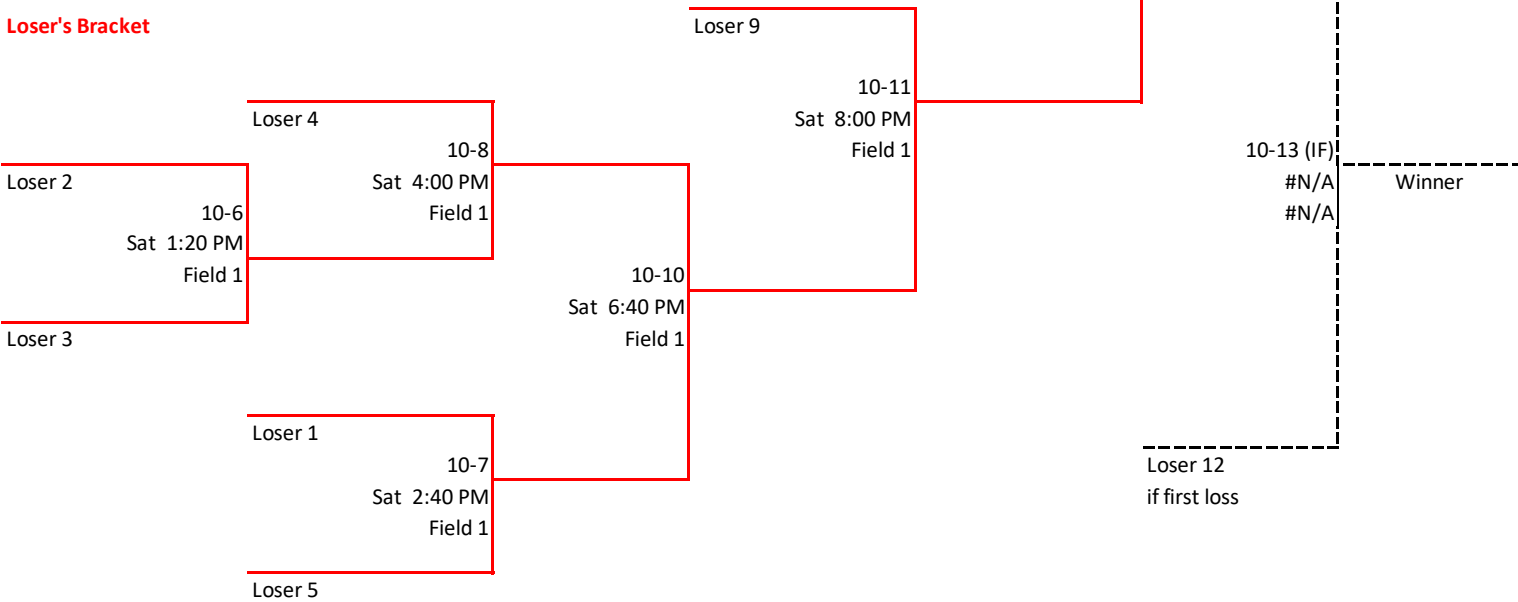

2023 D'Iberville Tournament

10 & Under

FORMAT: DOUBLE ELIMINATION

Winner's Bracket

Each team will be permitted one (1) cooler for the players. Otherwise outside food or drinks are not permitted.

Loser's Bracket

2023 D'Iberville Tournament

12 & Under

FORMAT: DOUBLE ELIMINATION

Winner's Bracket

Loser's Bracket

2023 D'Iberville Tournament

Field 1			Field 2			Field 3			Field 4		
10U			8U			12U			6U		
Day	Time	Umpires	Day	Time	Umpires	Day	Time	Umpires	Day	Time	Umpires
Sat	8:00 AM	10-1	Sat	8:00 AM	8-1	Sat	8:00 AM	8-2	Sat	8:00 AM	10-2
Sat	9:20 AM	10-3	Sat	9:10 AM	8-3	Sat	9:10 AM	8-4	Sat	9:20 AM	6-1
Sat	10:40 AM	10-4	Sat	10:20 AM	8-5	Sat	10:20 AM	8-6	Sat	10:30 AM	6-2
Sat	12:00 PM	10-5	Sat	11:30 AM	8-7	Sat	11:30 AM	12-1	Sat	11:40 AM	6-3
Sat	1:20 PM	10-6	Sat	12:40 PM	8-8	Sat	12:50 PM	12-2	Sat	12:50 PM	6-4
Sat	2:40 PM	10-7	Sat	1:50 PM	8-9	Sat	2:10 PM	12-3	Sat	2:00 PM	6-5
Sat	4:00 PM	10-8	Sat	3:00 PM	8-10	Sat	3:30 PM	12-4	Sat	3:10 PM	6-6
Sat	5:20 PM	10-9	Sat	4:10 PM	8-11	Sat	4:50 PM	12-5	Sat	4:20 PM	6-7
Sat	6:40 PM	10-10	Sat	5:20 PM	8-12	Sat	6:10 PM	12-6	Sat	5:30 PM	6-8
Sat	8:00 PM	10-11	Sat	6:30 PM	8-13	Sat	7:30 PM	12-7	Sat	6:40 PM	6-9
Sat	9:20 PM	10-12	Sat	7:40 PM	8-14	Sat	8:50 PM	12-8	Sat	7:50 PM	6-10
Sat	10:40 PM	10-13 (F)	Sat	8:50 PM	8-15 (F)	Sat	10:10 PM	12-9 (IF)	Sat	9:00 PM	6-11 (IF)