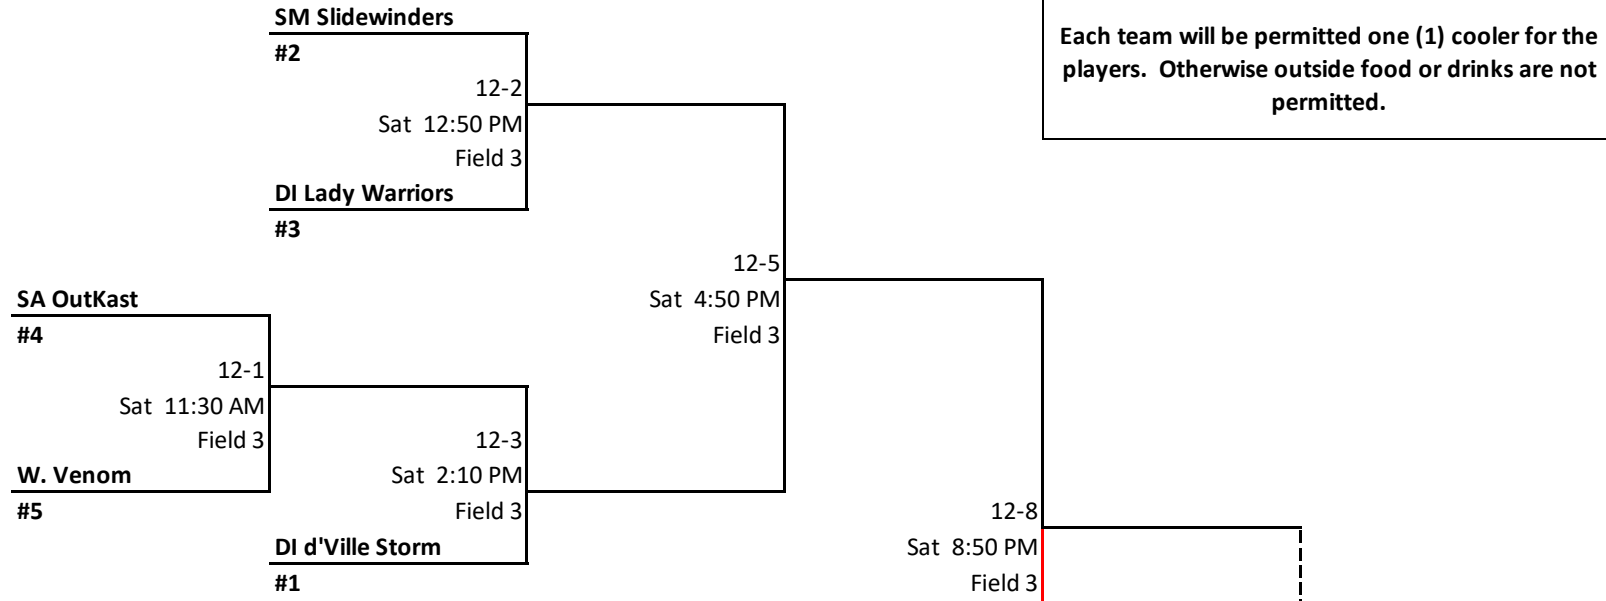

2023 D'Iberville Tournament

10 & Under

FORMAT: DOUBLE ELIMINATION

Winner's Bracket

Each team will be permitted one (1) cooler for the players. Otherwise outside food or drinks are not permitted.

Loser's Bracket

2023 D'Iberville Tournament

12 & Under

FORMAT: DOUBLE ELIMINATION

Winner's Bracket

Loser's Bracket

2023 D'Iberville Tournament

Field 1			Field 2			Field 3			Field 4		
10U			8U			12U			6U		
Day	Time	Umpires	Day	Time	Umpires	Day	Time	Umpires	Day	Time	Umpires
Sat	8:00 AM	10-1	Sat	8:00 AM	8-1	Sat	8:00 AM	8-2	Sat	8:00 AM	10-2
Sat	9:20 AM	10-3	Sat	9:10 AM	8-3	Sat	9:10 AM	8-4	Sat	9:20 AM	6-1
Sat	10:40 AM	10-4	Sat	10:20 AM	8-5	Sat	10:20 AM	8-6	Sat	10:30 AM	6-2
Sat	12:00 PM	10-5	Sat	11:30 AM	8-7	Sat	11:30 AM	12-1	Sat	11:40 AM	6-3
Sat	1:20 PM	10-6	Sat	12:40 PM	8-8	Sat	12:50 PM	12-2	Sat	12:50 PM	6-4
Sat	2:40 PM	10-7	Sat	1:50 PM	8-9	Sat	2:10 PM	12-3	Sat	2:00 PM	6-5
Sat	4:00 PM	10-8	Sat	3:00 PM	8-10	Sat	3:30 PM	12-4	Sat	3:10 PM	6-6
Sat	5:20 PM	10-9	Sat	4:10 PM	8-11	Sat	4:50 PM	12-5	Sat	4:20 PM	6-7
Sat	6:40 PM	10-10	Sat	5:20 PM	8-12	Sat	6:10 PM	12-6	Sat	5:30 PM	6-8
Sat	8:00 PM	10-11	Sat	6:30 PM	8-13	Sat	7:30 PM	12-7	Sat	6:40 PM	6-9
Sat	9:20 PM	10-12	Sat	7:40 PM	8-14	Sat	8:50 PM	12-8	Sat	7:50 PM	6-10
Sat	10:40 PM	10-13 (F)	Sat	8:50 PM	8-15 (F)	Sat	10:10 PM	12-9 (IF)	Sat	9:00 PM	6-11 (IF)