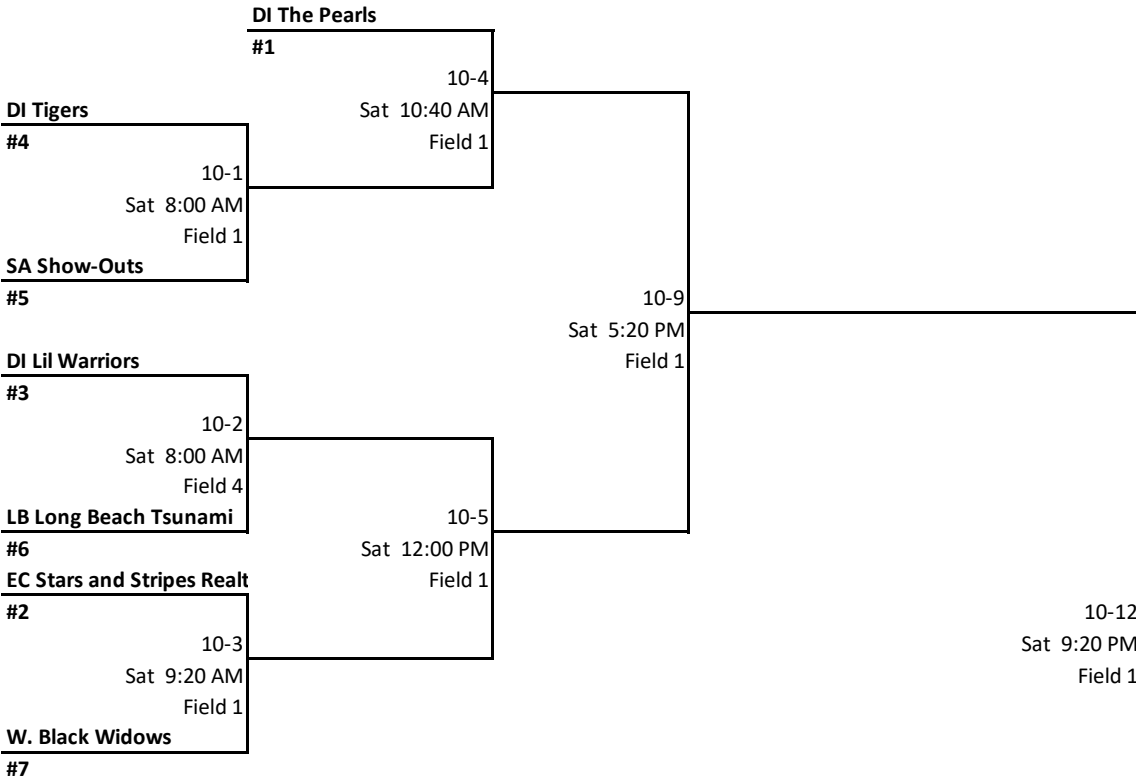

#4
8-2
Sat 8:00 AM
Field 3

SM Knockouts

#5
DI Stars

#3
8-3
Sat 9:10 AM
Field 2

SA Sassy Squad

#6
SA Bat & Boujee

#2
8-4
Sat 9:10 AM
Field 3

OG Orange Grove

Loser 4

Loser 8
8-12
Sat 5:20 PM
Field 2

Loser 7
8-9
Sat 1:50 PM
Field 2

Loser 11
8-13
Sat 6:30 PM
Field 2

8-11
Sat 4:10 PM
Field 2

8-14
Sat 7:40 PM
Field 2

8-15 (IF)
#N/A
#N/A Winner

Loser of 14 if 1st loss

2023 D'Iberville Tournament

10 & Under

FORMAT: DOUBLE ELIMINATION

Winner's Bracket

Each team will be permitted one (1) cooler for the players. Otherwise outside food or drinks are not permitted.

Loser's Bracket

2023 D'Iberville Tournament

12 & Under

FORMAT: DOUBLE ELIMINATION

Winner's Bracket

Loser's Bracket

2023 D'Iberville Tournament

Field 1			Field 2			Field 3			Field 4		
10U			8U			12U			6U		
Day	Time	Umpires	Day	Time	Umpires	Day	Time	Umpires	Day	Time	Umpires
Sat	8:00 AM	10-1	Sat	8:00 AM	8-1	Sat	8:00 AM	8-2	Sat	8:00 AM	10-2
Sat	9:20 AM	10-3	Sat	9:10 AM	8-3	Sat	9:10 AM	8-4	Sat	9:20 AM	6-1
Sat	10:40 AM	10-4	Sat	10:20 AM	8-5	Sat	10:20 AM	8-6	Sat	10:30 AM	6-2
Sat	12:00 PM	10-5	Sat	11:30 AM	8-7	Sat	11:30 AM	12-1	Sat	11:40 AM	6-3
Sat	1:20 PM	10-6	Sat	12:40 PM	8-8	Sat	12:50 PM	12-2	Sat	12:50 PM	6-4
Sat	2:40 PM	10-7	Sat	1:50 PM	8-9	Sat	2:10 PM	12-3	Sat	2:00 PM	6-5
Sat	4:00 PM	10-8	Sat	3:00 PM	8-10	Sat	3:30 PM	12-4	Sat	3:10 PM	6-6
Sat	5:20 PM	10-9	Sat	4:10 PM	8-11	Sat	4:50 PM	12-5	Sat	4:20 PM	6-7
Sat	6:40 PM	10-10	Sat	5:20 PM	8-12	Sat	6:10 PM	12-6	Sat	5:30 PM	6-8
Sat	8:00 PM	10-11	Sat	6:30 PM	8-13	Sat	7:30 PM	12-7	Sat	6:40 PM	6-9
Sat	9:20 PM	10-12	Sat	7:40 PM	8-14	Sat	8:50 PM	12-8	Sat	7:50 PM	6-10
Sat	10:40 PM	10-13 (F)	Sat	8:50 PM	8-15 (F)	Sat	10:10 PM	12-9 (IF)	Sat	9:00 PM	6-11 (IF)