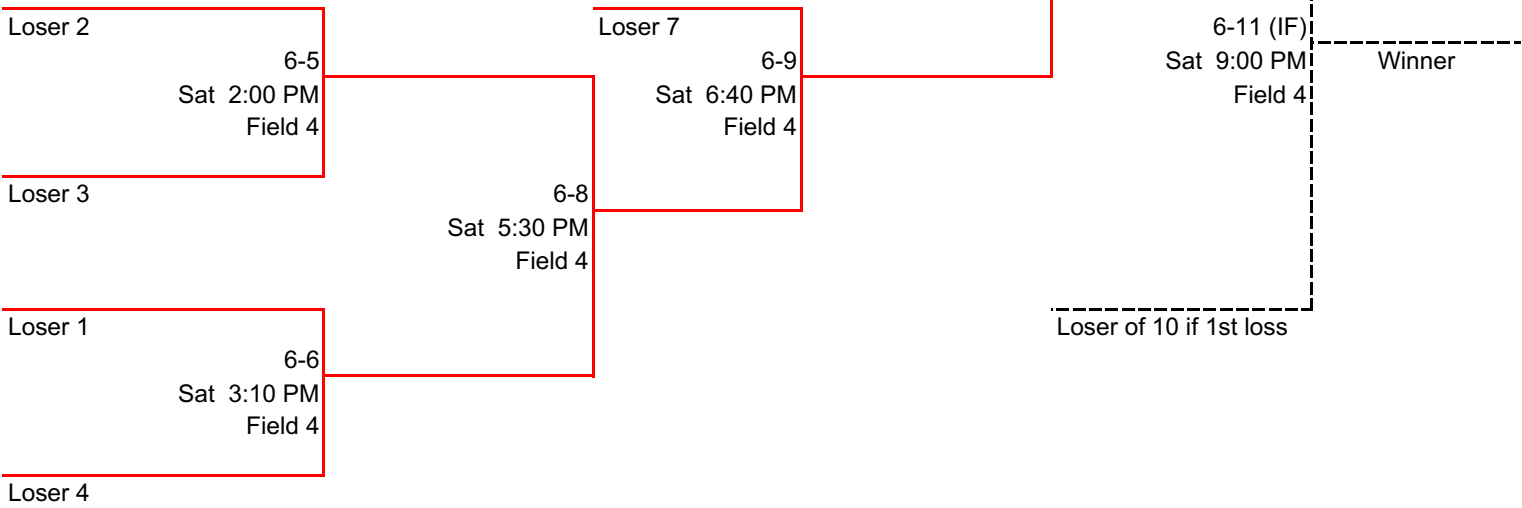

League Team Tournament

Special Rules

- This tournament will be played according to “Interleague Rules” for each age division as modified below:
- Home team will keep the “Official Book.”
- Be ready to play. Scheduled game is just a guide. It’s the team’s responsibility to be ready when prior game has been completed. We’ll get one team out of the dugout and the next team will go in without delay. The next game will start approximately 10 minutes after the previous game; regardless of the scheduled game time.
- No warmup on the field. Be ready when you go through the gate.
- Coaches post-game conference will be held off the field.
- All pool games will be 55 minutes finish the batter
- Tee Ball & Coach Pitch bracket games will be 55 minutes finish the inning
- Fast Pitch bracket games will be 65 minutes finish the inning
- If time has expired and the game has been mathematically decided, the game is over. We will not finish the inning even if it’s the top of the inning.
- All players must be in official team uniform. Pickup players are not allowed. Teams must have at least 7 players present to start or continue to play an official game. Dropping below 7 players will result in a forfeit.
- Home team will be determined by coin toss.

2023 D'Iberville Tournament

Tee Ball

FORMAT: DOUBLE ELIMINATION

Winner's Bracket

Each team will be permitted one (1) cooler for the players. Otherwise outside food or drinks are not permitted.

Loser's Bracket

2023 D'Iberville Tournament

Coach Pitch

FORMAT: DOUBLE ELIMINATION

Winner's Bracket

DI Honey Bees

#1
8-1
Sat 8:00 AM
Field 2

W. Knockouts

#8
W. Pink Panthers

#4
8-2
Sat 8:00 AM
Field 3

SM Knockouts

#5
DI Stars

#3
8-3
Sat 9:10 AM
Field 2

SA Sassy Squad

#6
SA Bat & Boujee

#2
8-4
Sat 9:10 AM
Field 3

OG Orange Grove