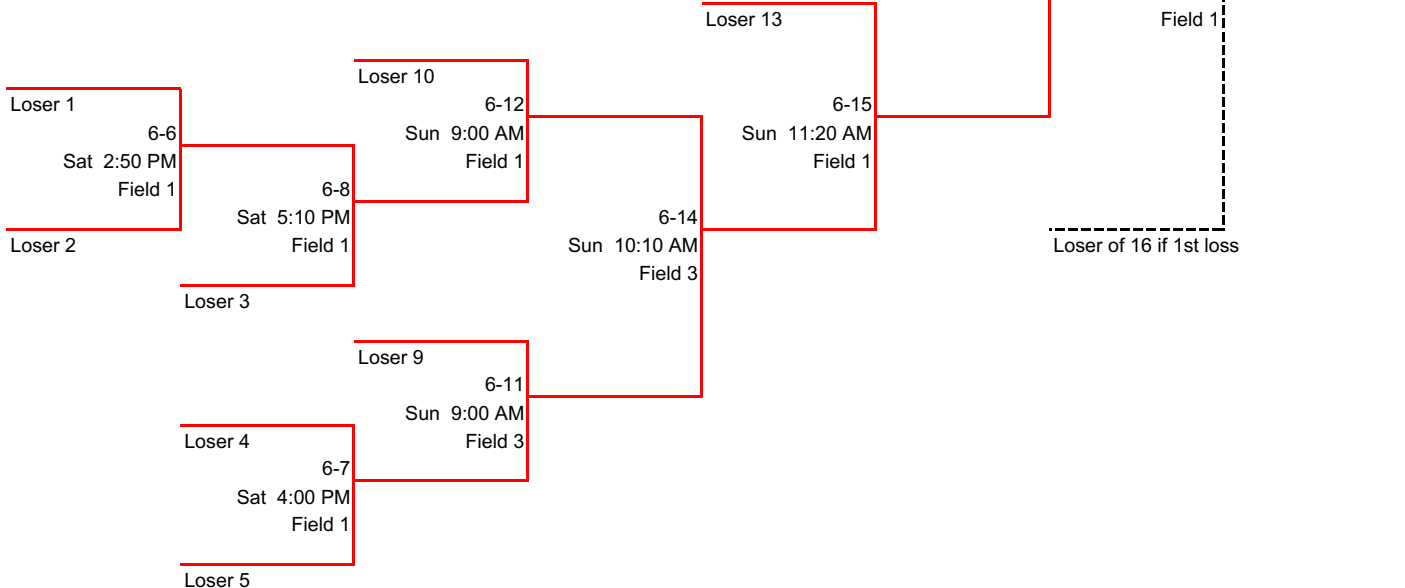

2024 East Central Invitational

Tee Ball

FORMAT: DOUBLE ELIMINATION

Winner's Bracket

Each team will be permitted one (1) cooler for the players. Otherwise outside food or drinks are not permitted.

Loser's Bracket

2024 East Central Invitational

Coach Pitch

FORMAT: DOUBLE ELIMINATION

Winner's Bracket

Each team will be permitted one (1) cooler for the players. Otherwise outside food or drinks are not permitted.

Loser's Bracket

2024 East Central Invitational

10 & Under

FORMAT: DOUBLE ELIMINATION

Winner's Bracket

Each team will be permitted one (1) cooler for the players. Otherwise outside food or drinks are not permitted.

Loser's Bracket

FORMAT: DOUBLE ELIMINATION

Winner's Bracket

East Central

#1
16-1
Sat 10:20 AM
Field 4

Coastal Chaos
#4

Biloxi
#2
16-2
Sat 11:40 AM
Field 4

Long Beach
#3

16-3
Sat 2:20 PM
Field 4