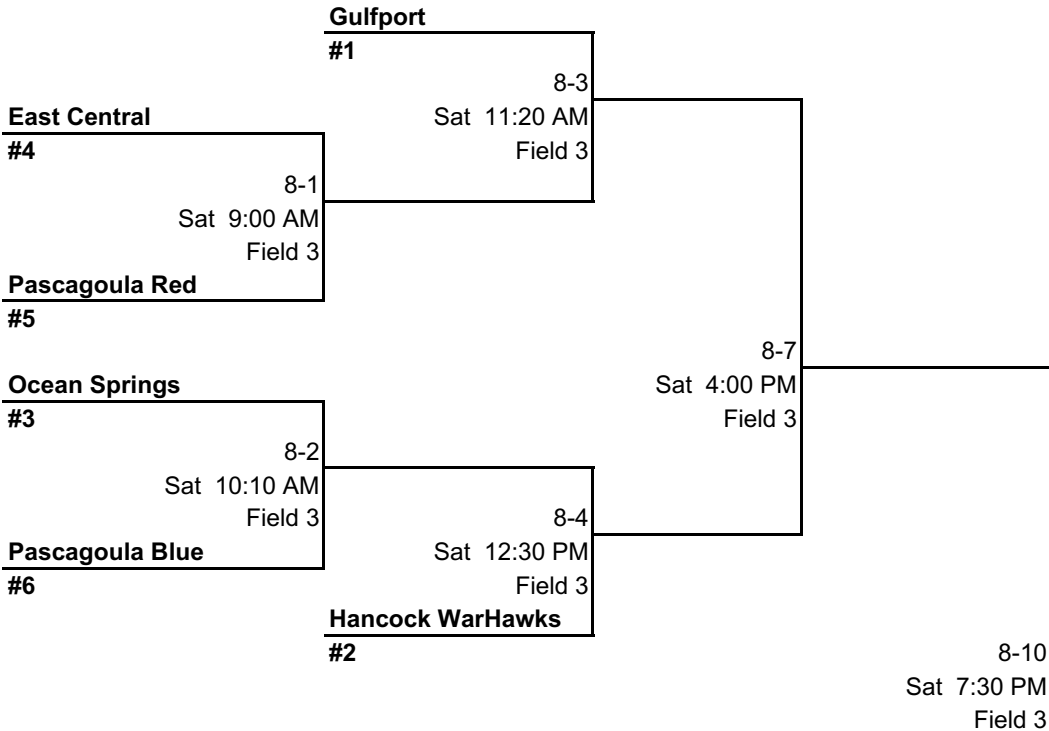

2024 East Central Invitational

Tee Ball

FORMAT: DOUBLE ELIMINATION

Winner's Bracket

Each team will be permitted one (1) cooler for the players. Otherwise outside food or drinks are not permitted.

Loser's Bracket

2024 East Central Invitational

Coach Pitch

FORMAT: DOUBLE ELIMINATION

Winner's Bracket

Each team will be permitted one (1) cooler for the players. Otherwise outside food or drinks are not permitted.

Loser's Bracket

2024 East Central Invitational

10 & Under

FORMAT: DOUBLE ELIMINATION

Winner's Bracket

Each team will be permitted one (1) cooler for the players. Otherwise outside food or drinks are not permitted.

Loser's Bracket

Winner

2024 East Central Invitational

12 & Under

FORMAT: DOUBLE ELIMINATION

of South Mississippi

Winner's Bracket

2024 East Central Invitational

16 & Under