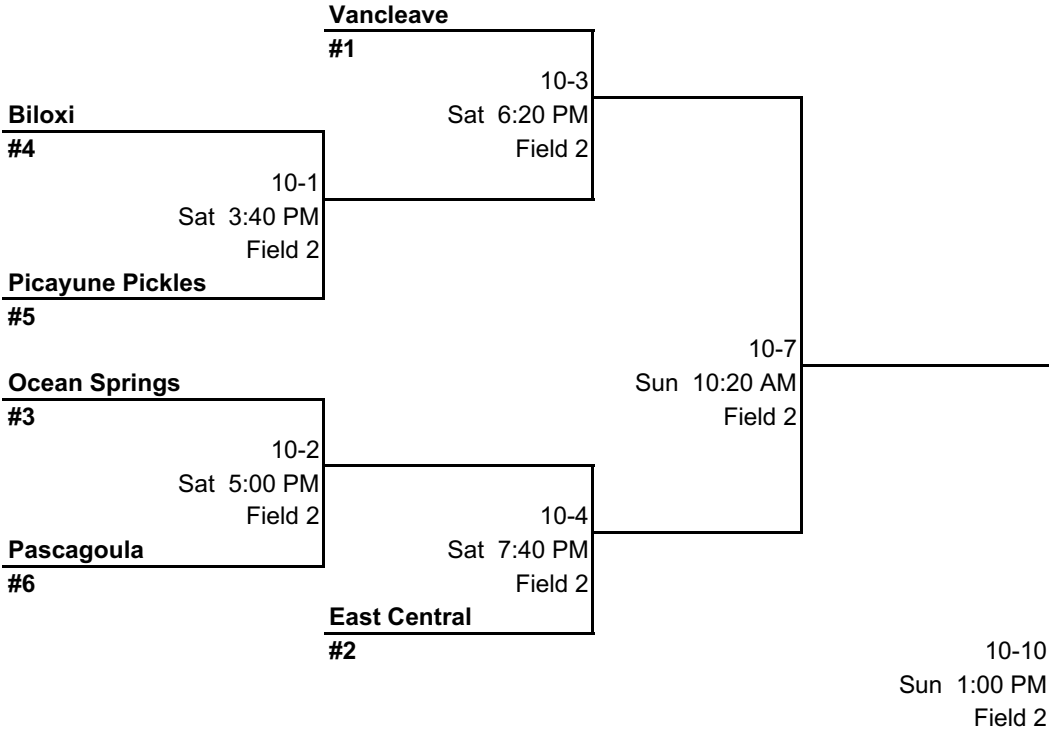

2024 East Central Invitational

Tee Ball

FORMAT: DOUBLE ELIMINATION

Winner's Bracket

Each team will be permitted one (1) cooler for the players. Otherwise outside food or drinks are not permitted.

Loser's Bracket

2024 East Central Invitational

Coach Pitch

FORMAT: DOUBLE ELIMINATION

Winner's Bracket

Each team will be permitted one (1) cooler for the players. Otherwise outside food or drinks are not permitted.

Loser's Bracket

2024 East Central Invitational

10 & Under

FORMAT: DOUBLE ELIMINATION

Winner's Bracket

Each team will be permitted one (1) cooler for the players. Otherwise outside food or drinks are not permitted.

Loser's Bracket

Winner

2024 East Central Invitational

12 & Under

FORMAT: DOUBLE ELIMINATION

of South Mississippi

Winner's Bracket

2024 East Central Invitational

16 & Under