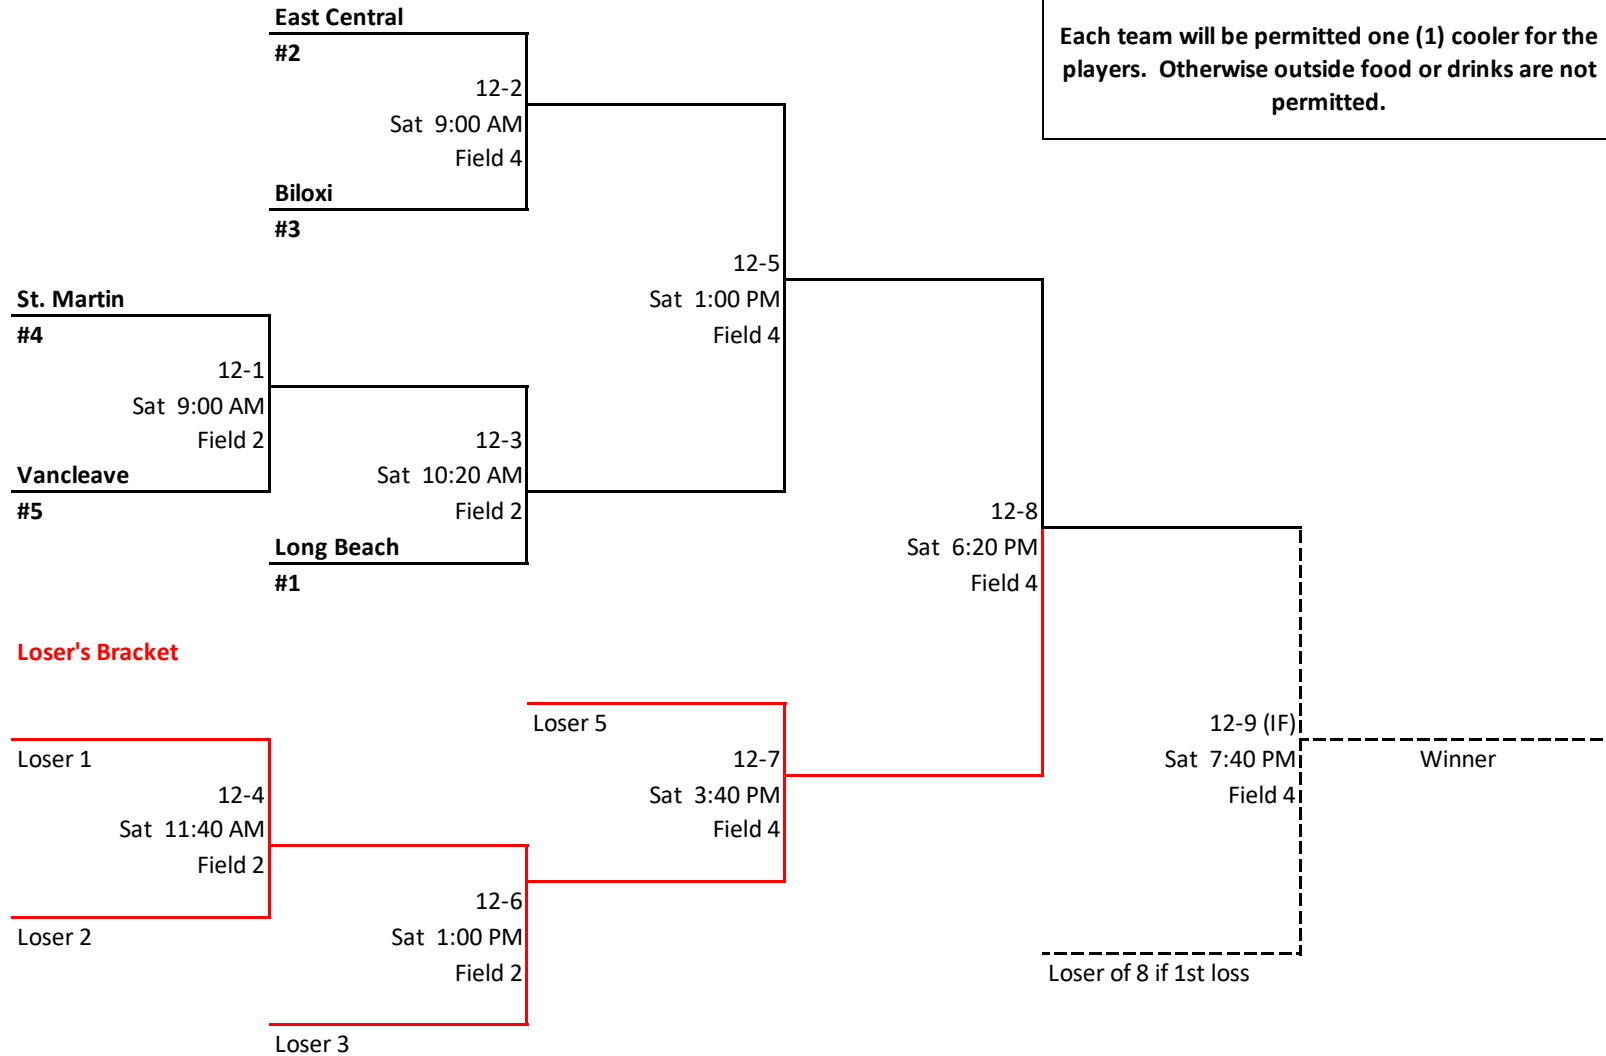

2024 East Central Invitational

Tee Ball

FORMAT: DOUBLE ELIMINATION

Winner's Bracket

Each team will be permitted one (1) cooler for the players. Otherwise outside food or drinks are not permitted.

Loser's Bracket

2024 East Central Invitational

10 & Under

FORMAT: DOUBLE ELIMINATION

Winner's Bracket

Each team will be permitted one (1) cooler for the players. Otherwise outside food or drinks are not permitted.

Loser's Bracket

Winner

2024 East Central Invitational

12 & Under

FORMAT: DOUBLE ELIMINATION

of South Mississippi

Winner's Bracket

2024 East Central Invitational

16 & Under

FORMAT: DOUBLE ELIMINATION

Winner's Bracket

East Central

#1
16-1
Sat 10:20 AM
Field 4

Coastal Chaos
#4

Biloxi
#2
16-2
Sat 11:40 AM
Field 4

Long Beach
#3

16-3
Sat 2:20 PM
Field 4