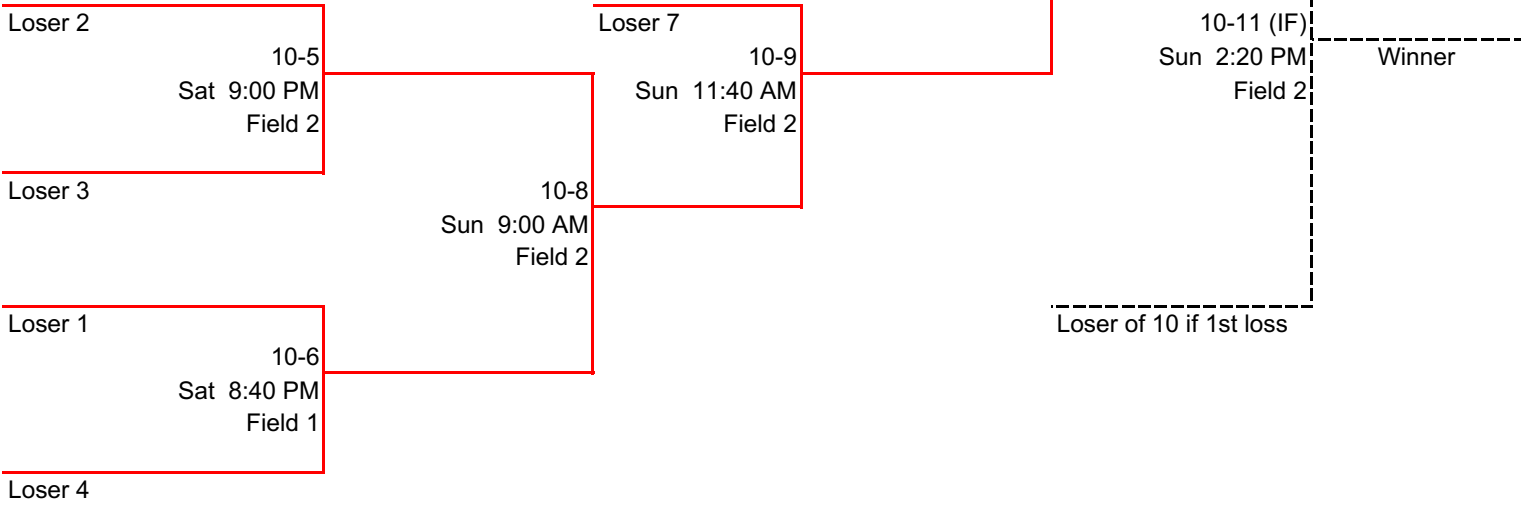

2024 East Central Invitational

Tee Ball

FORMAT: DOUBLE ELIMINATION

Winner's Bracket

Each team will be permitted one (1) cooler for the players. Otherwise outside food or drinks are not permitted.

Loser's Bracket

2024 East Central Invitational

10 & Under

FORMAT: DOUBLE ELIMINATION

Winner's Bracket

Each team will be permitted one (1) cooler for the players. Otherwise outside food or drinks are not permitted.

Loser's Bracket

Winner

2024 East Central Invitational

12 & Under

FORMAT: DOUBLE ELIMINATION

of South Mississippi

Winner's Bracket

2024 East Central Invitational

16 & Under

FORMAT: DOUBLE ELIMINATION

Winner's Bracket

East Central

#1
16-1
Sat 10:20 AM
Field 4

Coastal Chaos
#4

Biloxi
#2
16-2
Sat 11:40 AM
Field 4

Long Beach
#3

16-3
Sat 2:20 PM
Field 4