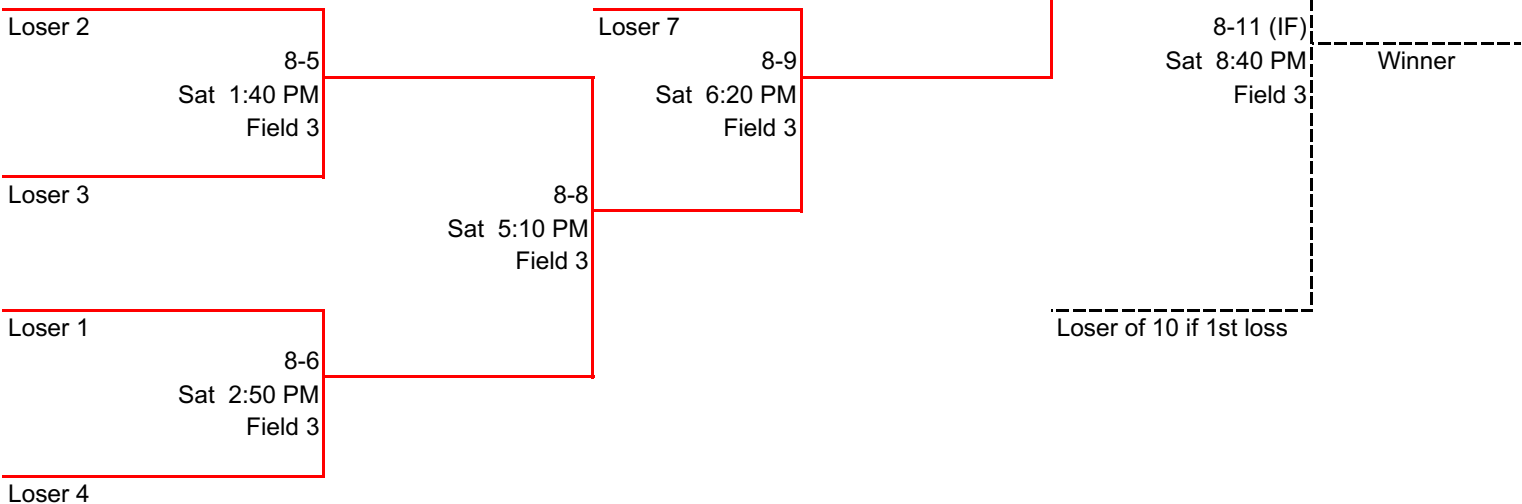

2024 East Central Invitational

Tee Ball

FORMAT: DOUBLE ELIMINATION

Winner's Bracket

Each team will be permitted one (1) cooler for the players. Otherwise outside food or drinks are not permitted.

Loser's Bracket

2024 East Central Invitational

Coach Pitch

FORMAT: DOUBLE ELIMINATION

Winner's Bracket

Each team will be permitted one (1) cooler for the players. Otherwise outside food or drinks are not permitted.

Loser's Bracket

2024 East Central Invitational

10 & Under

FORMAT: DOUBLE ELIMINATION

Winner's Bracket

Each team will be permitted one (1) cooler for the players. Otherwise outside food or drinks are not permitted.

Loser's Bracket

Winner

2024 East Central Invitational

12 & Under

FORMAT: DOUBLE ELIMINATION

of South Mississippi

Winner's Bracket

2024 East Central Invitational

16 & Under