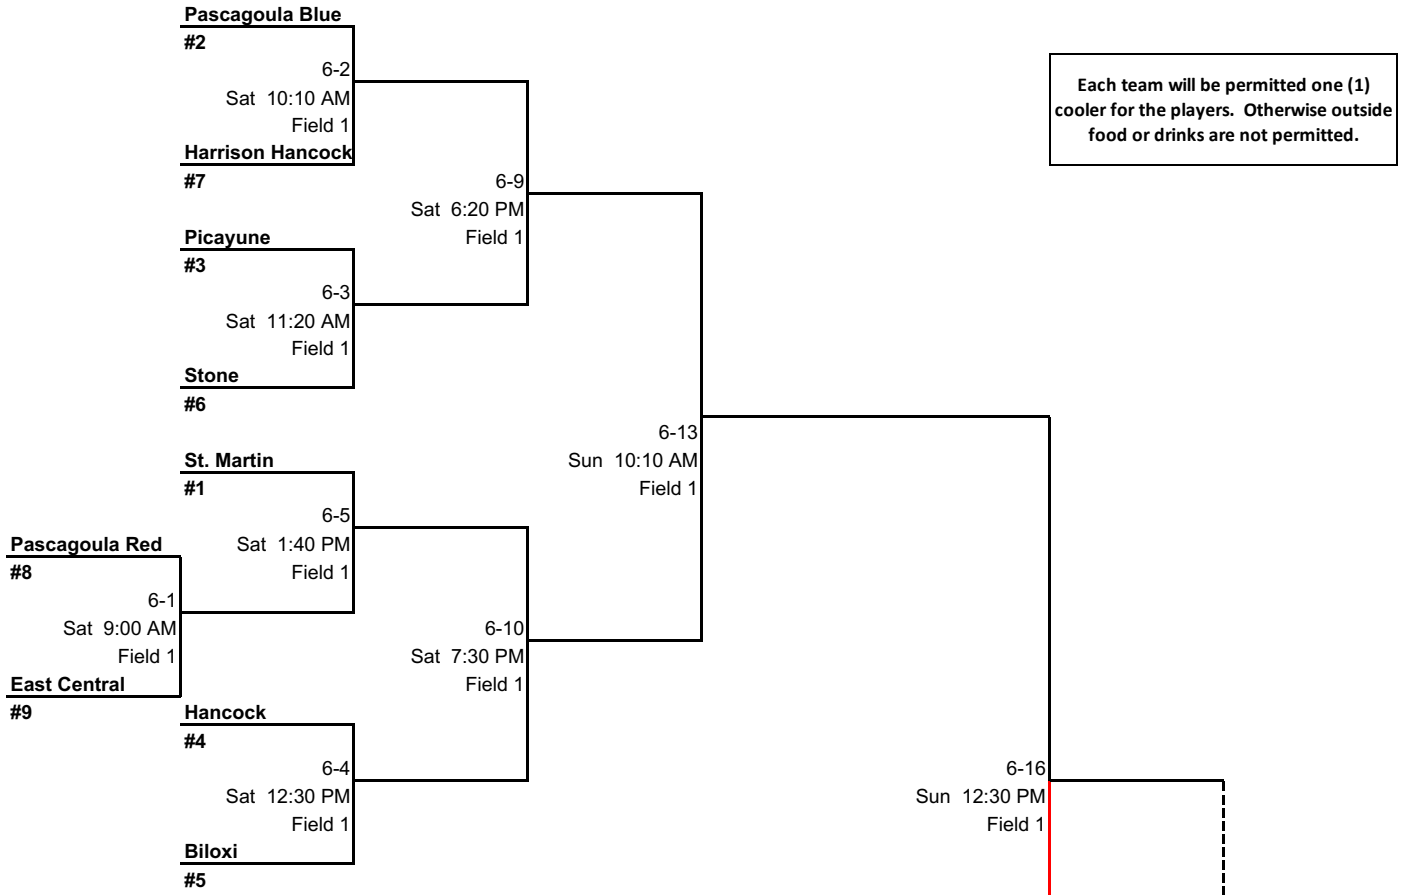

2024 East Central Invitational

Tee Ball

FORMAT: DOUBLE ELIMINATION

Winner's Bracket

Each team will be permitted one (1) cooler for the players. Otherwise outside food or drinks are not permitted.

Loser's Bracket

2024 East Central Invitational

Coach Pitch

FORMAT: DOUBLE ELIMINATION

Winner's Bracket

Each team will be permitted one (1) cooler for the players. Otherwise outside food or drinks are not permitted.

Loser's Bracket

2024 East Central Invitational

10 & Under

FORMAT: DOUBLE ELIMINATION

Winner's Bracket

Each team will be permitted one (1) cooler for the players. Otherwise outside food or drinks are not permitted.

Loser's Bracket

Winner

2024 East Central Invitational

12 & Under

FORMAT: DOUBLE ELIMINATION

of South Mississippi

Winner's Bracket

2024 East Central Invitational

16 & Under