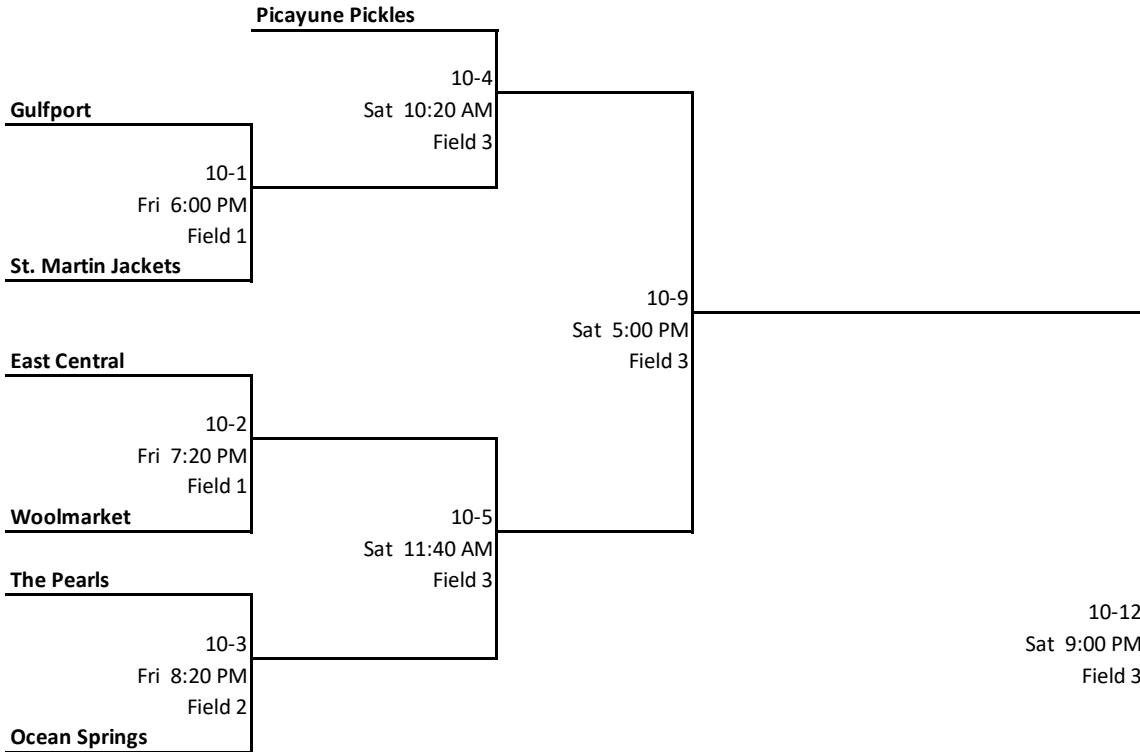

2024 Long Beach Invitational

Tee Ball

FORMAT: DOUBLE ELIMINATION

of South Mississippi

Winner's Bracket

Loser's Bracket

2024 Long Beach Invitational

Coach Pitch

FORMAT: DOUBLE ELIMINATION

Winner's Bracket

Each team will be permitted one (1) cooler for the players. Otherwise outside food or drinks are not permitted.

Loser's Bracket

2024 Long Beach Invitational

10 & Under

FORMAT: DOUBLE ELIMINATION

of South Mississippi

Winner's Bracket

Each team will be permitted one (1) cooler for the players. Otherwise outside food or drinks are not permitted.

Loser's Bracket

2024 Long Beach Invitational

12 & Under

FORMAT: DOUBLE ELIMINATION

of South Mississippi

Winner's Bracket

Loser's Bracket

2024 Long Beach Invitational

16 & Under

FORMAT: DOUBLE ELIMINATION