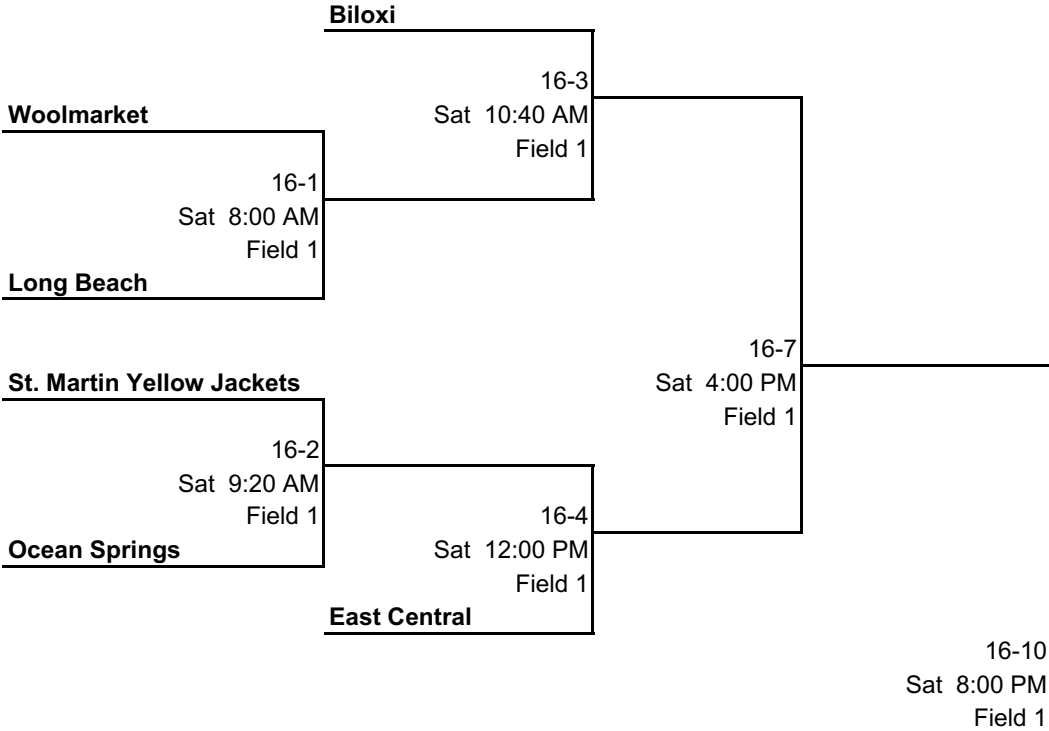

FORMAT: DOUBLE ELIMINATION

of South Mississippi

Winner's Bracket

Each team will be permitted one (1) cooler for the players. Otherwise outside food or drinks are not permitted.

Loser's Bracket

2024 Long Beach Invitational

12 & Under

FORMAT: DOUBLE ELIMINATION

of South Mississippi

Winner's Bracket

Loser's Bracket

2024 Long Beach Invitational

16 & Under

FORMAT: DOUBLE ELIMINATION

Winner's Bracket

Each team will be permitted one (1) cooler for the players. Otherwise outside food or drinks are not permitted.

Loser's Bracket

2024 Long Beach Invitational

Field 1			Field 2			Field 3			Field 4		
16U			12U			10U			8U		
Day	Time	Umpires	Day	Time	Umpires	Day	Time	Umpires	Day	Time	Umpires
Fri	6:00 PM	10-1	Fri	6:00 PM	6-2	Fri	6:00 PM	8-1	Fri	6:00 PM	8-2
Fri	7:20 PM	10-2	Fri	7:10 PM	6-1	Fri	7:10 PM	8-3	Fri	7:10 PM	8-4
Fri	8:40 PM		Fri	8:20 PM	10-3	Fri	8:20 PM	8-5	Fri	8:20 PM	8-9
Sat	8:00 AM	16-1	Sat	8:00 AM	8-6	Sat	8:00 AM	6-3	Sat	8:00 AM	6-4
Sat	9:20 AM	16-2	Sat	9:10 AM	8-7	Sat	9:10 AM	6-5	Sat	9:10 AM	6-6
Sat	10:40 AM	16-3	Sat	10:20 AM	8-8	Sat	10:20 AM	10-4	Sat	10:20 AM	6-7
Sat	12:00 PM	16-4	Sat	11:30 AM	12-1	Sat	11:40 AM	10-5	Sat	11:30 AM	6-8
Sat	1:20 PM	16-5	Sat	12:50 PM	12-2	Sat	1:00 PM	10-6	Sat	12:40 PM	6-9 (IF)
Sat	2:40 PM	16-6	Sat	2:10 PM	12-3	Sat	2:20 PM	10-7	Sat	1:50 PM	8-10
Sat	4:00 PM	16-7	Sat	3:30 PM	12-4	Sat	3:40 PM	10-8	Sat	3:00 PM	8-11
Sat	5:20 PM	16-8	Sat	4:50 PM	12-5	Sat	5:00 PM	10-9	Sat	4:10 PM	8-12
Sat	6:40 PM	16-9	Sat	6:10 PM	12-6	Sat	6:20 PM	10-10	Sat	5:20 PM	8-13
Sat	8:00 PM	16-10	Sat	7:30 PM	12-7	Sat	7:40 PM	10-11	Sat	6:30 PM	8-14
Sat	9:20 PM	16-11 (IF)	Sat	8:50 PM	12-8	Sat	9:00 PM	10-12	Sat	7:40 PM	8-15
Sat	10:40 PM		Sat	10:10 PM	12-9 (IF)	Sat	10:20 PM	10-13 (IF)	Sat	8:50 PM	8-16
Sat	12:00 AM		Sat	11:30 PM		Sat	11:40 PM		Sat	10:00 PM	8-17 (IF)