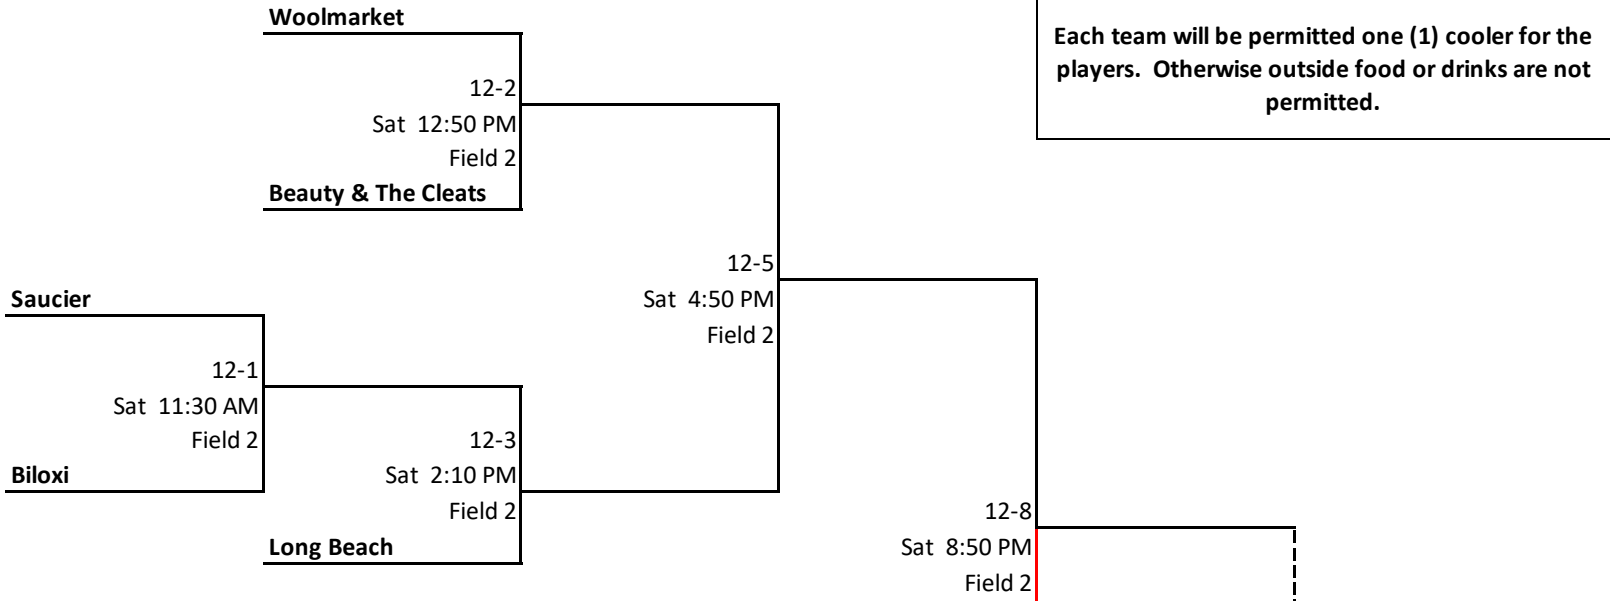

FORMAT: DOUBLE ELIMINATION

Winner's Bracket

Each team will be permitted one (1) cooler for the players. Otherwise outside food or drinks are not permitted.

Loser's Bracket

2024 Long Beach Invitational

10 & Under

FORMAT: DOUBLE ELIMINATION

of South Mississippi

Winner's Bracket

Each team will be permitted one (1) cooler for the players. Otherwise outside food or drinks are not permitted.

Loser's Bracket

2024 Long Beach Invitational

12 & Under

FORMAT: DOUBLE ELIMINATION

of South Mississippi

Winner's Bracket

Loser's Bracket

2024 Long Beach Invitational

16 & Under

FORMAT: DOUBLE ELIMINATION