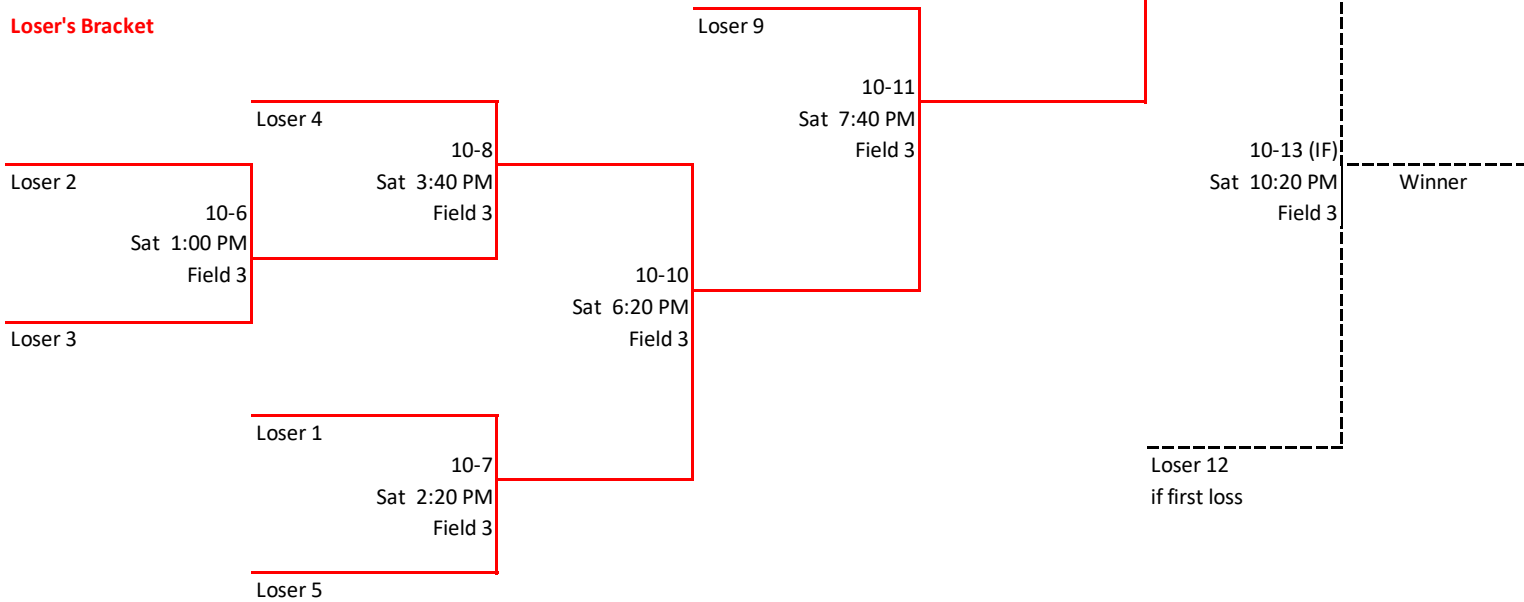

2024 Long Beach Invitational

Tee Ball

FORMAT: DOUBLE ELIMINATION

of South Mississippi

Winner's Bracket

Loser's Bracket

2024 Long Beach Invitational

Coach Pitch

FORMAT: DOUBLE ELIMINATION

Winner's Bracket

Each team will be permitted one (1) cooler for the players. Otherwise outside food or drinks are not permitted.

Loser's Bracket

2024 Long Beach Invitational

10 & Under

FORMAT: DOUBLE ELIMINATION

of South Mississippi

Winner's Bracket

Each team will be permitted one (1) cooler for the players. Otherwise outside food or drinks are not permitted.

Loser's Bracket

2024 Long Beach Invitational

12 & Under

FORMAT: DOUBLE ELIMINATION

of South Mississippi

Winner's Bracket

Loser's Bracket

2024 Long Beach Invitational

16 & Under

FORMAT: DOUBLE ELIMINATION