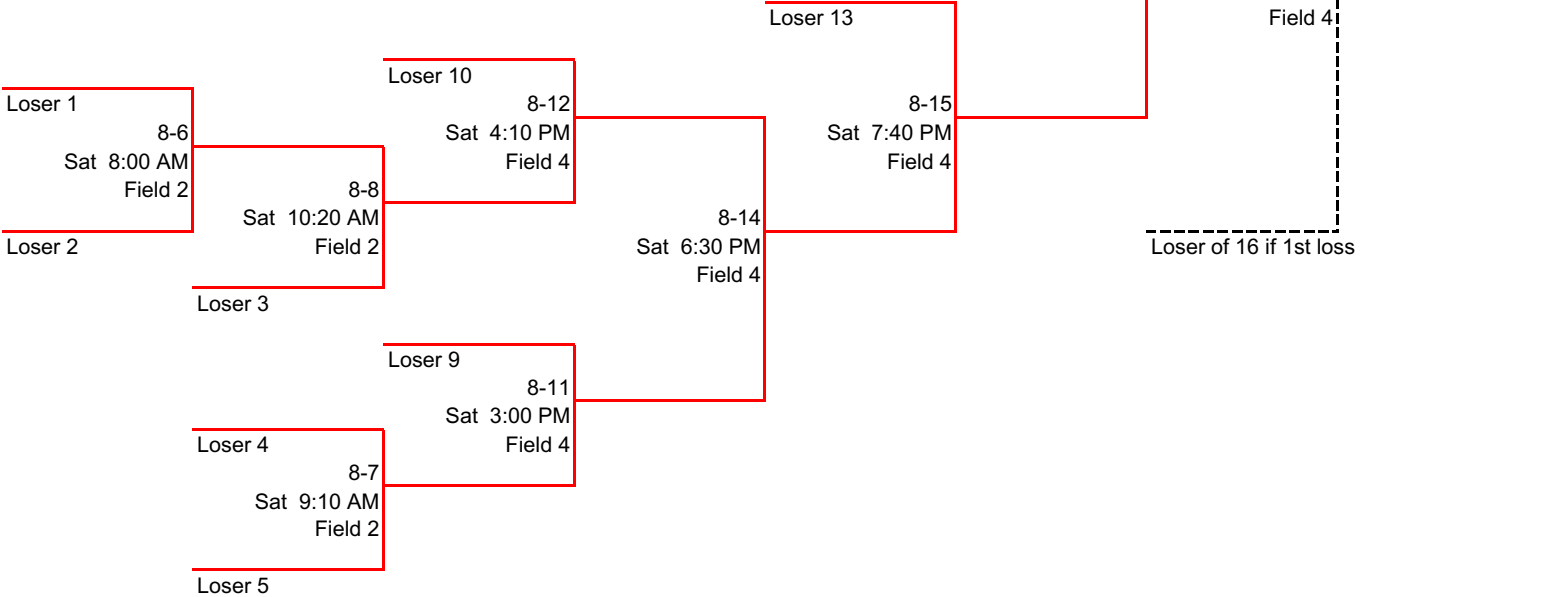

2024 Long Beach Invitational

Tee Ball

FORMAT: DOUBLE ELIMINATION

of South Mississippi

Winner's Bracket

Loser's Bracket

2024 Long Beach Invitational

Coach Pitch

FORMAT: DOUBLE ELIMINATION

Winner's Bracket

Each team will be permitted one (1) cooler for the players. Otherwise outside food or drinks are not permitted.

Loser's Bracket

2024 Long Beach Invitational

10 & Under

FORMAT: DOUBLE ELIMINATION

of South Mississippi

Winner's Bracket

Each team will be permitted one (1) cooler for the players. Otherwise outside food or drinks are not permitted.

Loser's Bracket

2024 Long Beach Invitational

12 & Under

FORMAT: DOUBLE ELIMINATION

of South Mississippi

Winner's Bracket

Loser's Bracket

2024 Long Beach Invitational

16 & Under

FORMAT: DOUBLE ELIMINATION