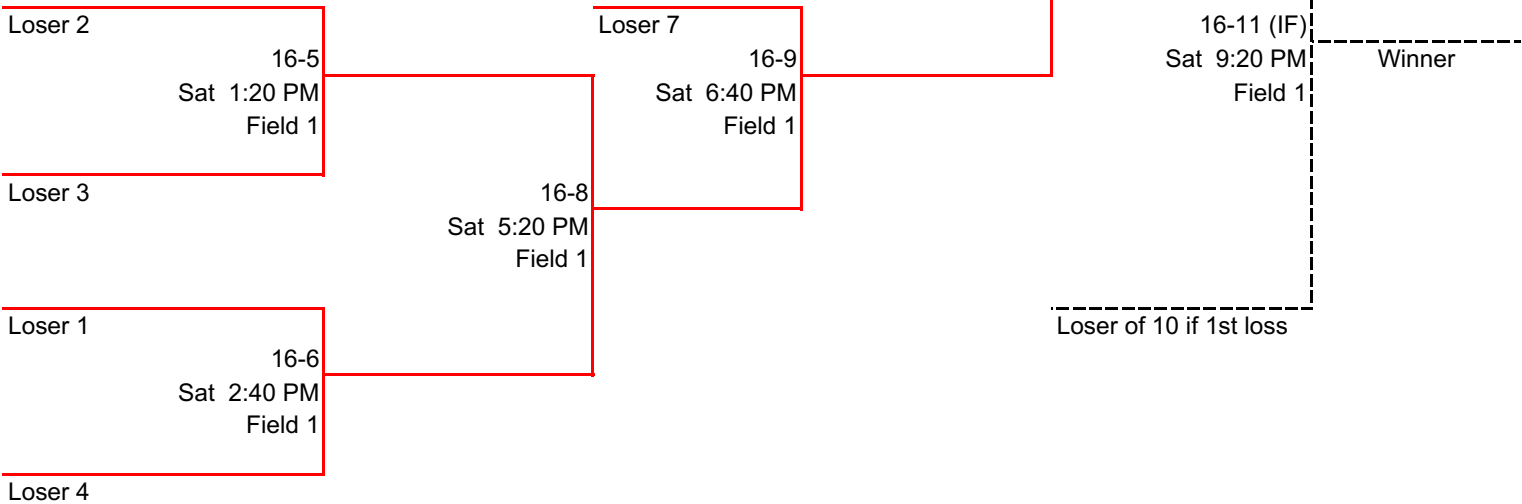

FORMAT: DOUBLE ELIMINATION

of South Mississippi

Winner's Bracket

Each team will be permitted one (1) cooler for the players. Otherwise outside food or drinks are not permitted.

Loser's Bracket

2024 Long Beach Invitational

12 & Under

FORMAT: DOUBLE ELIMINATION

of South Mississippi

Winner's Bracket

Loser's Bracket

2024 Long Beach Invitational

16 & Under

FORMAT: DOUBLE ELIMINATION

Winner's Bracket

Each team will be permitted one (1) cooler for the players. Otherwise outside food or drinks are not permitted.

Loser's Bracket

2024 Long Beach Invitational

Field 1			Field 2			Field 3			Field 4		
16U			12U			10U			8U		
Day	Time	Umpires	Day	Time	Umpires	Day	Time	Umpires	Day	Time	Umpires
Fri	6:00 PM	10-1	Fri	6:00 PM	6-2	Fri	6:00 PM	8-1	Fri	6:00 PM	8-2
Fri	7:20 PM	10-2	Fri	7:10 PM	6-1	Fri	7:10 PM	8-3	Fri	7:10 PM	8-4
Fri	8:40 PM		Fri	8:20 PM	10-3	Fri	8:20 PM	8-5	Fri	8:20 PM	8-9
Sat	8:00 AM	16-1	Sat	8:00 AM	8-6	Sat	8:00 AM	6-3	Sat	8:00 AM	6-4
Sat	9:20 AM	16-2	Sat	9:10 AM	8-7	Sat	9:10 AM	6-5	Sat	9:10 AM	6-6
Sat	10:40 AM	16-3	Sat	10:20 AM	8-8	Sat	10:20 AM	10-4	Sat	10:20 AM	6-7
Sat	12:00 PM	16-4	Sat	11:30 AM	12-1	Sat	11:40 AM	10-5	Sat	11:30 AM	6-8
Sat	1:20 PM	16-5	Sat	12:50 PM	12-2	Sat	1:00 PM	10-6	Sat	12:40 PM	6-9 (IF)
Sat	2:40 PM	16-6	Sat	2:10 PM	12-3	Sat	2:20 PM	10-7	Sat	1:50 PM	8-10
Sat	4:00 PM	16-7	Sat	3:30 PM	12-4	Sat	3:40 PM	10-8	Sat	3:00 PM	8-11
Sat	5:20 PM	16-8	Sat	4:50 PM	12-5	Sat	5:00 PM	10-9	Sat	4:10 PM	8-12
Sat	6:40 PM	16-9	Sat	6:10 PM	12-6	Sat	6:20 PM	10-10	Sat	5:20 PM	8-13
Sat	8:00 PM	16-10	Sat	7:30 PM	12-7	Sat	7:40 PM	10-11	Sat	6:30 PM	8-14
Sat	9:20 PM	16-11 (IF)	Sat	8:50 PM	12-8	Sat	9:00 PM	10-12	Sat	7:40 PM	8-15
Sat	10:40 PM		Sat	10:10 PM	12-9 (IF)	Sat	10:20 PM	10-13 (IF)	Sat	8:50 PM	8-16
Sat	12:00 AM		Sat	11:30 PM		Sat	11:40 PM		Sat	10:00 PM	8-17 (IF)