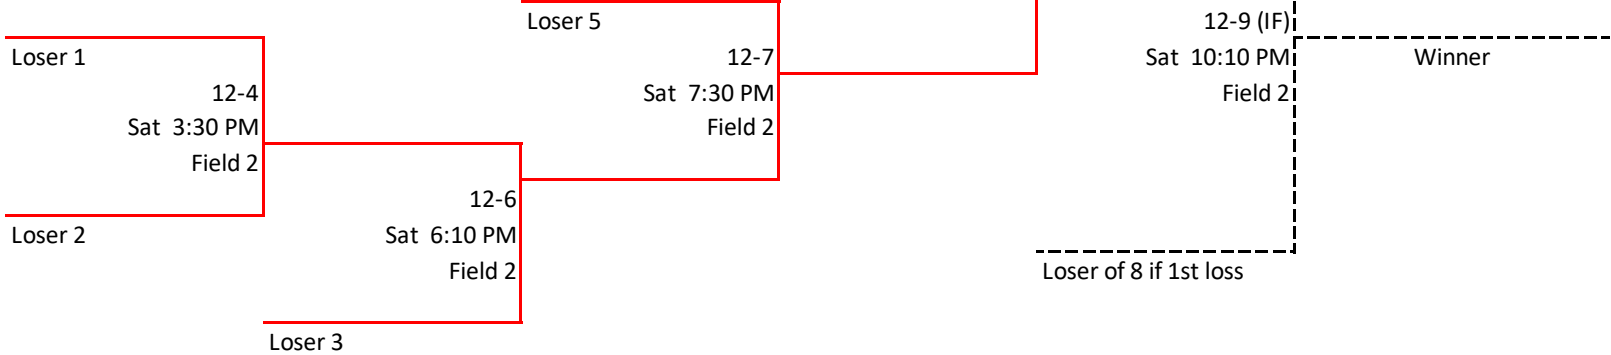

FORMAT: DOUBLE ELIMINATION

of South Mississippi

Winner's Bracket

Each team will be permitted one (1) cooler for the players. Otherwise outside food or drinks are not permitted.

Loser's Bracket

2024 Long Beach Invitational

12 & Under

FORMAT: DOUBLE ELIMINATION

of South Mississippi

Winner's Bracket

Loser's Bracket

2024 Long Beach Invitational

16 & Under

FORMAT: DOUBLE ELIMINATION

Winner's Bracket

Each team will be permitted one (1) cooler for the players. Otherwise outside food or drinks are not permitted.

Loser's Bracket

2024 Long Beach Invitational

Field 1			Field 2			Field 3			Field 4		
16U			12U			10U			8U		
Day	Time	Umpires	Day	Time	Umpires	Day	Time	Umpires	Day	Time	Umpires
Fri	6:00 PM	10-1	Fri	6:00 PM	6-2	Fri	6:00 PM	8-1	Fri	6:00 PM	8-2
Fri	7:20 PM	10-2	Fri	7:10 PM	6-1	Fri	7:10 PM	8-3	Fri	7:10 PM	8-4
Fri	8:40 PM		Fri	8:20 PM	10-3	Fri	8:20 PM	8-5	Fri	8:20 PM	8-9
Sat	8:00 AM	16-1	Sat	8:00 AM	8-6	Sat	8:00 AM	6-3	Sat	8:00 AM	6-4
Sat	9:20 AM	16-2	Sat	9:10 AM	8-7	Sat	9:10 AM	6-5	Sat	9:10 AM	6-6
Sat	10:40 AM	16-3	Sat	10:20 AM	8-8	Sat	10:20 AM	10-4	Sat	10:20 AM	6-7
Sat	12:00 PM	16-4	Sat	11:30 AM	12-1	Sat	11:40 AM	10-5	Sat	11:30 AM	6-8
Sat	1:20 PM	16-5	Sat	12:50 PM	12-2	Sat	1:00 PM	10-6	Sat	12:40 PM	6-9 (IF)
Sat	2:40 PM	16-6	Sat	2:10 PM	12-3	Sat	2:20 PM	10-7	Sat	1:50 PM	8-10
Sat	4:00 PM	16-7	Sat	3:30 PM	12-4	Sat	3:40 PM	10-8	Sat	3:00 PM	8-11
Sat	5:20 PM	16-8	Sat	4:50 PM	12-5	Sat	5:00 PM	10-9	Sat	4:10 PM	8-12
Sat	6:40 PM	16-9	Sat	6:10 PM	12-6	Sat	6:20 PM	10-10	Sat	5:20 PM	8-13
Sat	8:00 PM	16-10	Sat	7:30 PM	12-7	Sat	7:40 PM	10-11	Sat	6:30 PM	8-14
Sat	9:20 PM	16-11 (IF)	Sat	8:50 PM	12-8	Sat	9:00 PM	10-12	Sat	7:40 PM	8-15
Sat	10:40 PM		Sat	10:10 PM	12-9 (IF)	Sat	10:20 PM	10-13 (IF)	Sat	8:50 PM	8-16
Sat	12:00 AM		Sat	11:30 PM		Sat	11:40 PM		Sat	10:00 PM	8-17 (IF)