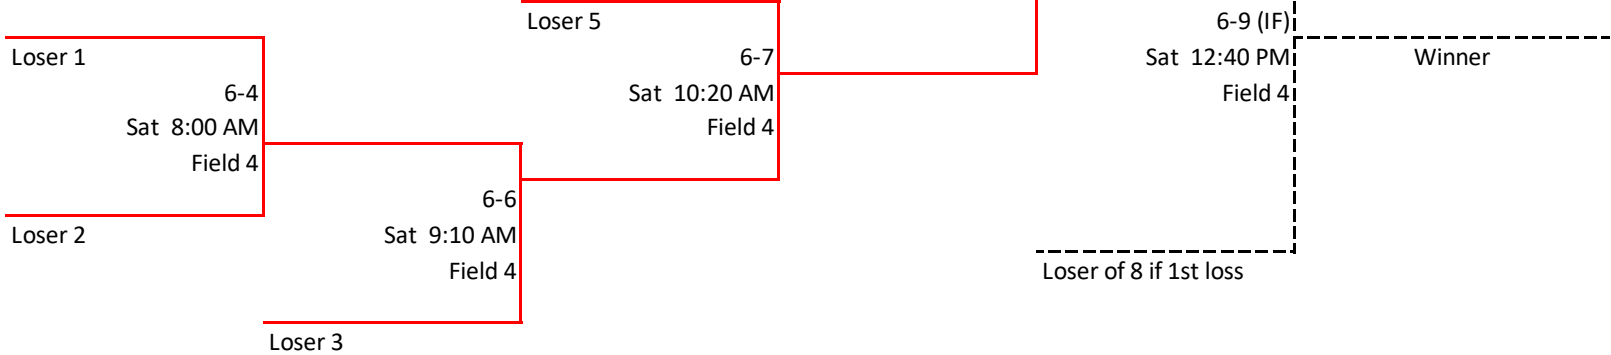

2024 Long Beach Invitational

Tee Ball

FORMAT: DOUBLE ELIMINATION

of South Mississippi

Winner's Bracket

Loser's Bracket

2024 Long Beach Invitational

Coach Pitch

FORMAT: DOUBLE ELIMINATION

Winner's Bracket

Each team will be permitted one (1) cooler for the players. Otherwise outside food or drinks are not permitted.

Loser's Bracket

2024 Long Beach Invitational

10 & Under

FORMAT: DOUBLE ELIMINATION

of South Mississippi

Winner's Bracket

Each team will be permitted one (1) cooler for the players. Otherwise outside food or drinks are not permitted.

Loser's Bracket

2024 Long Beach Invitational

12 & Under

FORMAT: DOUBLE ELIMINATION

of South Mississippi

Winner's Bracket

Loser's Bracket

2024 Long Beach Invitational

16 & Under

FORMAT: DOUBLE ELIMINATION