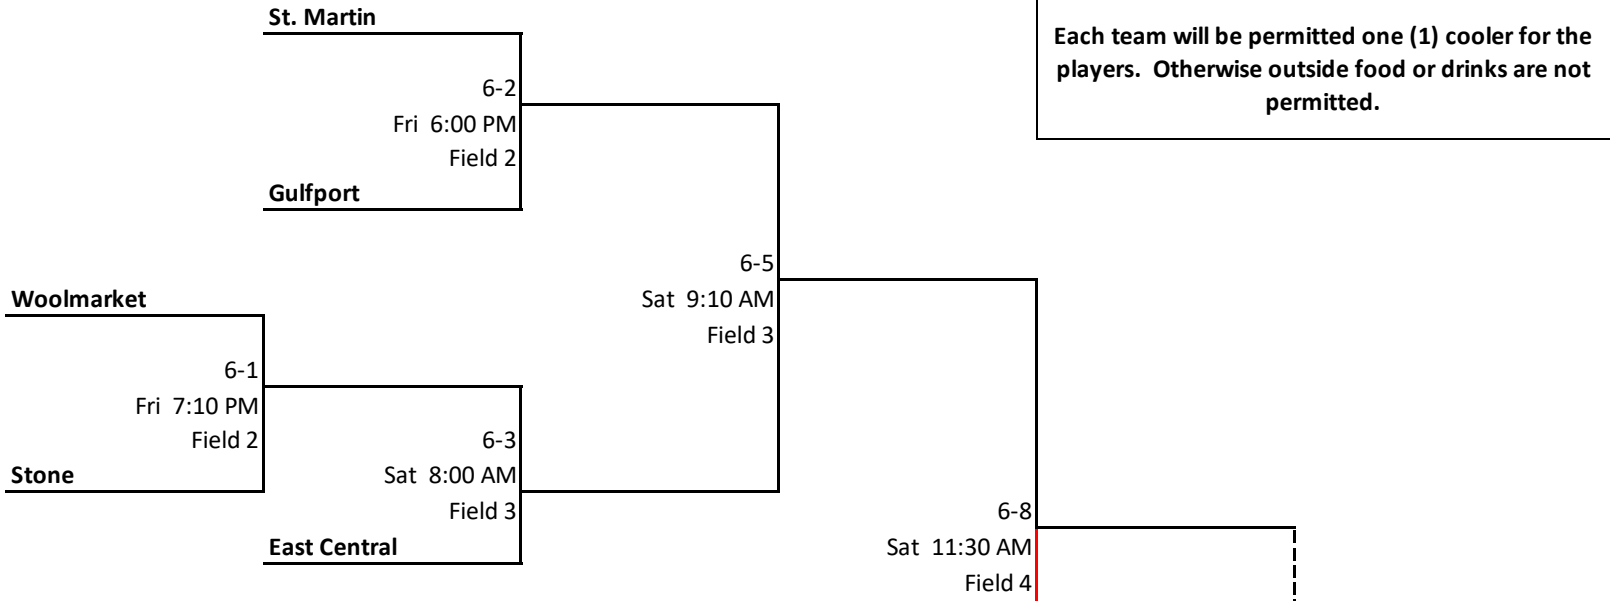

2024 Long Beach Invitational

Tee Ball

FORMAT: DOUBLE ELIMINATION

of South Mississippi

Winner's Bracket

Loser's Bracket

2024 Long Beach Invitational

Coach Pitch

FORMAT: DOUBLE ELIMINATION

Winner's Bracket

Each team will be permitted one (1) cooler for the players. Otherwise outside food or drinks are not permitted.

Loser's Bracket

2024 Long Beach Invitational

10 & Under

FORMAT: DOUBLE ELIMINATION

of South Mississippi

Winner's Bracket

Each team will be permitted one (1) cooler for the players. Otherwise outside food or drinks are not permitted.

Loser's Bracket

2024 Long Beach Invitational

12 & Under

FORMAT: DOUBLE ELIMINATION

of South Mississippi

Winner's Bracket

Loser's Bracket

2024 Long Beach Invitational

16 & Under

FORMAT: DOUBLE ELIMINATION