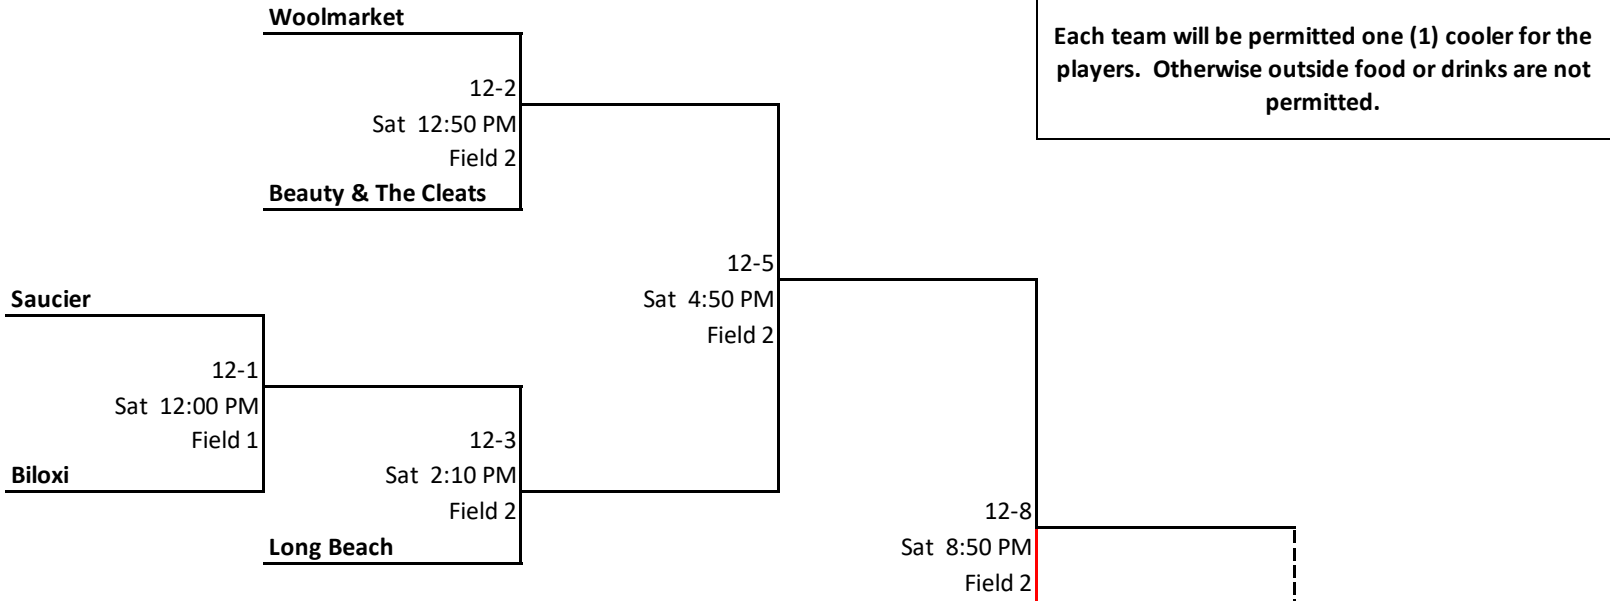

### Loser's Bracket

## 12 & Under

FORMAT: DOUBLE ELIMINATION

of South Mississippi

**Winner's Bracket**

Each team will be permitted one (1) cooler for the players. Otherwise outside food or drinks are not permitted.

**Loser's Bracket**