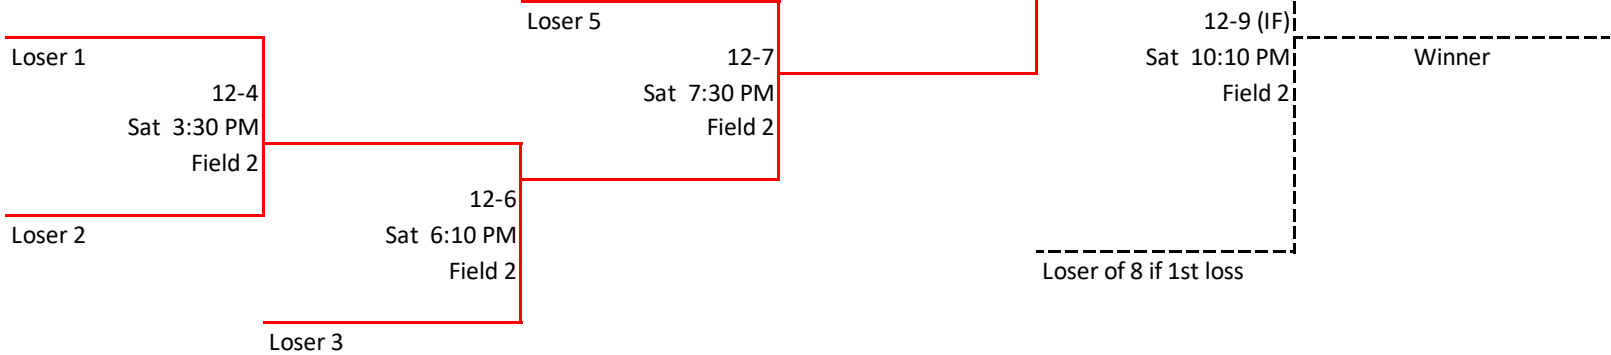

## 12 & Under

FORMAT: DOUBLE ELIMINATION

of South Mississippi

**Winner's Bracket**

Each team will be permitted one (1) cooler for the players. Otherwise outside food or drinks are not permitted.

**Loser's Bracket**