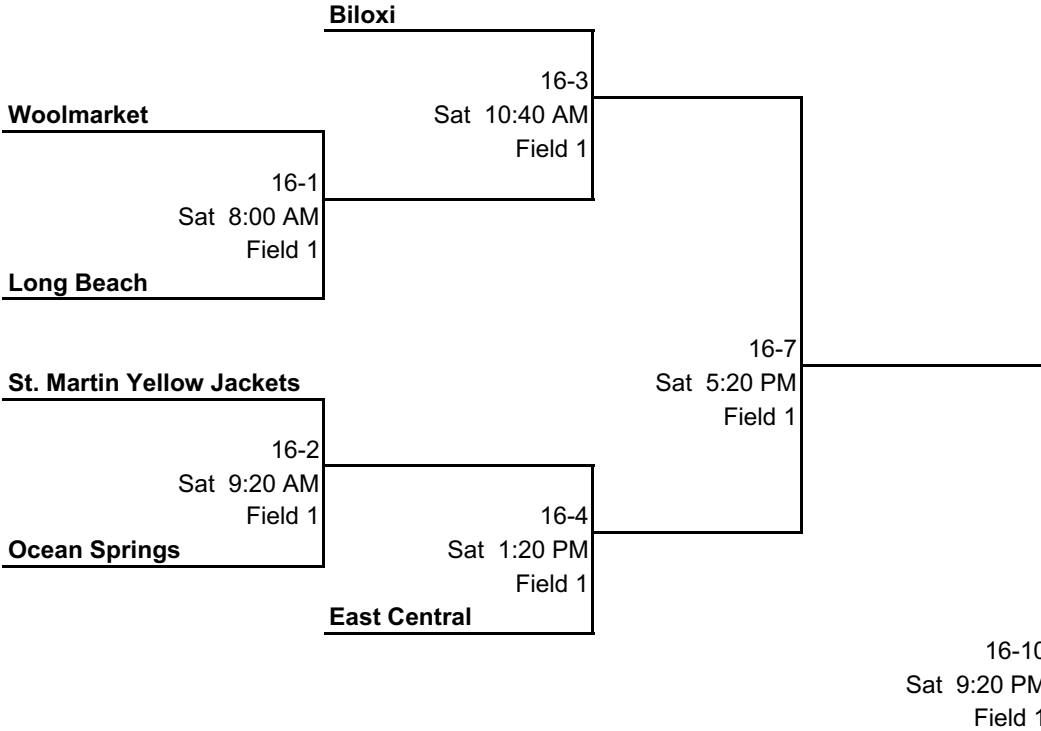

2024 Long Beach Invitational

16 & Under

FORMAT: DOUBLE ELIMINATION

Winner's Bracket

Each team will be permitted one (1) cooler for the players. Otherwise outside food or drinks are not permitted.

Loser's Bracket