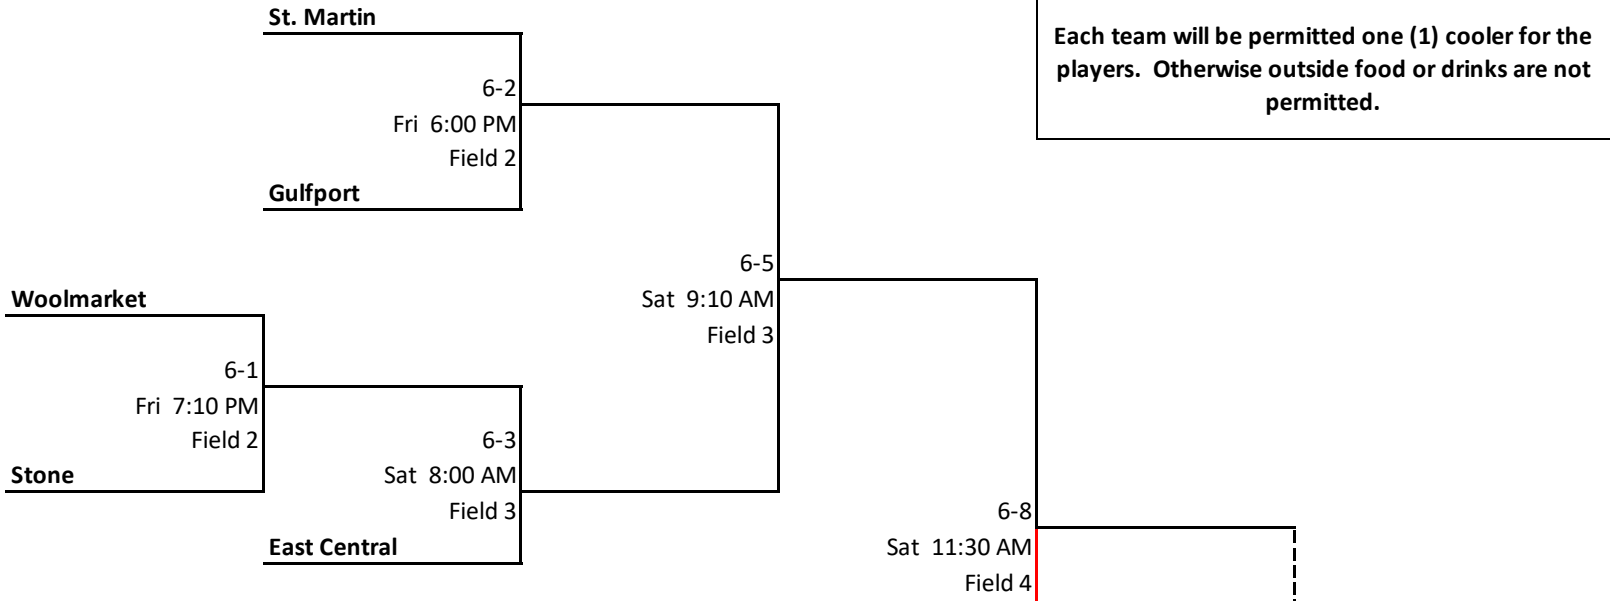

2024 Long Beach Invitational

Tee Ball

FORMAT: DOUBLE ELIMINATION

of South Mississippi

Winner's Bracket

Each team will be permitted one (1) cooler for the players. Otherwise outside food or drinks are not permitted.

Loser's Bracket