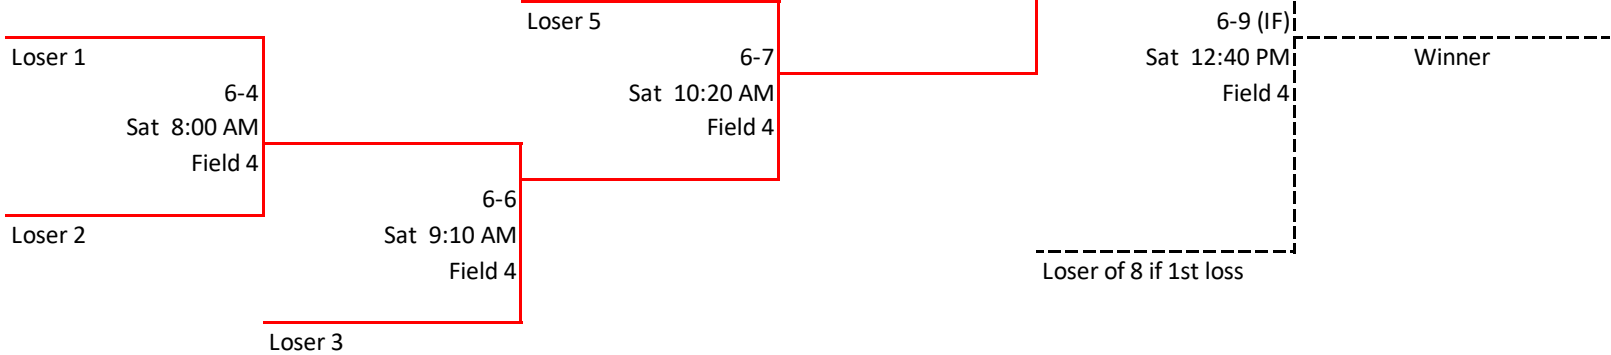

## Tee Ball

FORMAT: DOUBLE ELIMINATION

of South Mississippi

### Loser's Bracket