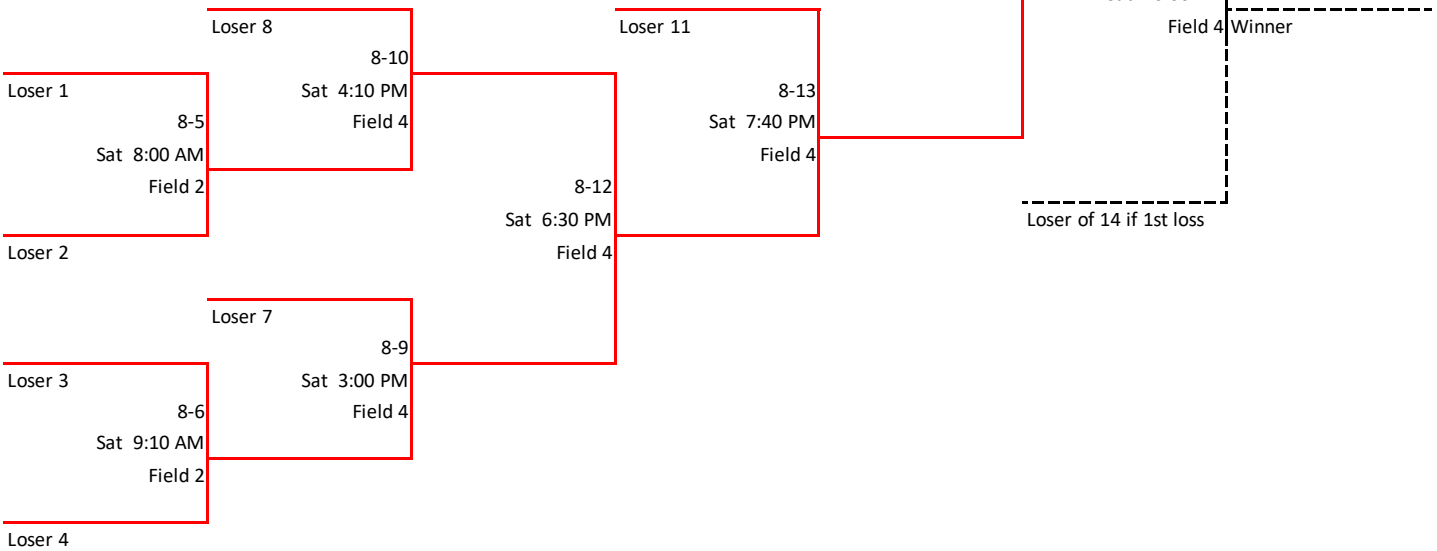

2024 Long Beach Invitational

Coach Pitch

FORMAT: DOUBLE ELIMINATION

Winner's Bracket

Woolmarket

8-1
Fri 6:00 PM
Field 3
WarHawks

Ocean Springs

8-2
Fri 6:00 PM
Field 4
Long Beach

East Central

8-3
Fri 7:10 PM
Field 3
Diamond Warriors

Stone

8-4
Fri 7:10 PM
Field 4
Biloxi

Each team will be permitted one (1) cooler for the players. Otherwise

Loser's Bracket