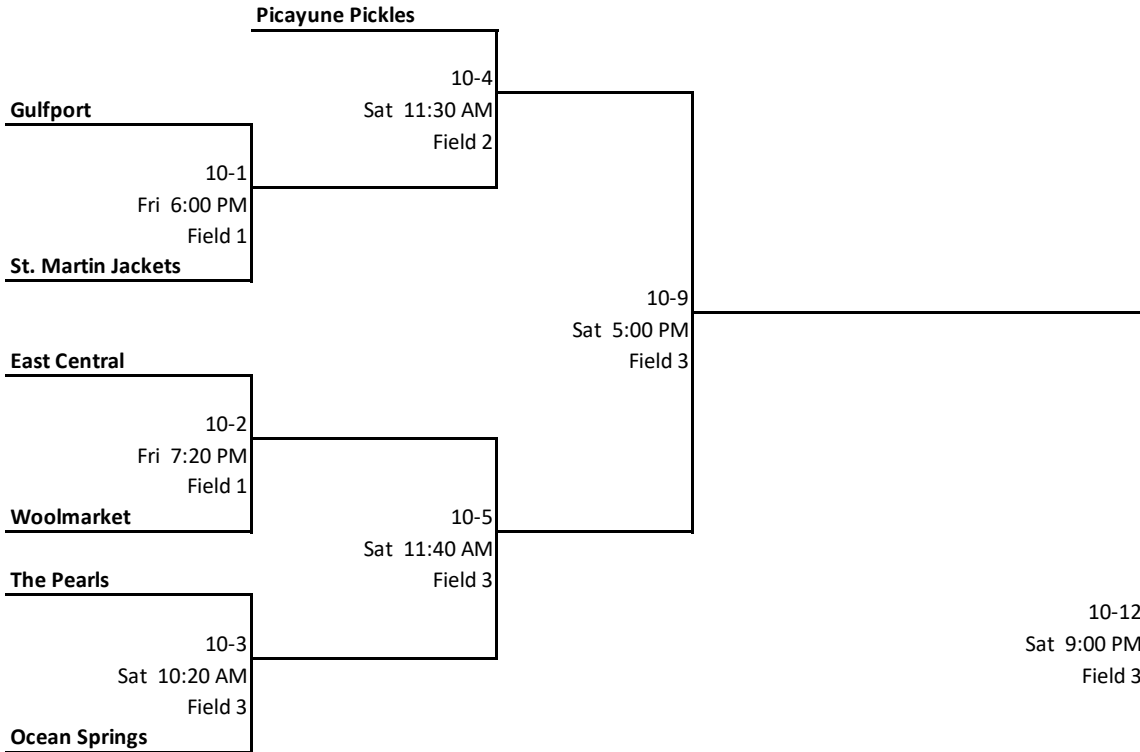

2024 Long Beach Invitational

10 & Under

FORMAT: DOUBLE ELIMINATION

of South Mississippi

Winner's Bracket