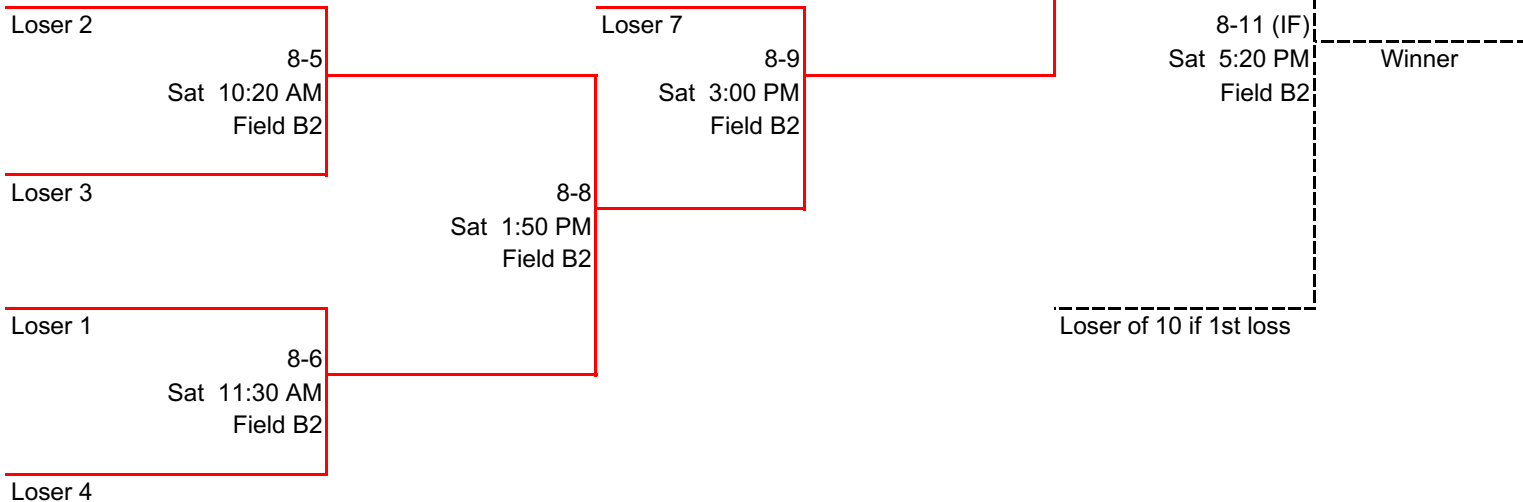

Winner

Loser of 6 if 1st loss

2024 St Martin Rec Invitational

Coach Pitch

FORMAT: DOUBLE ELIMINATION

Winner's Bracket

Each team will be permitted one (1) cooler for the players. Otherwise outside food or drinks are not permitted.

Loser's Bracket

2024 St Martin Rec Invitational

10 & Under

FORMAT: DOUBLE ELIMINATION

Winner's Bracket

The Stingers

10-1
Sat 8:00 AM
Field 1

The Stars