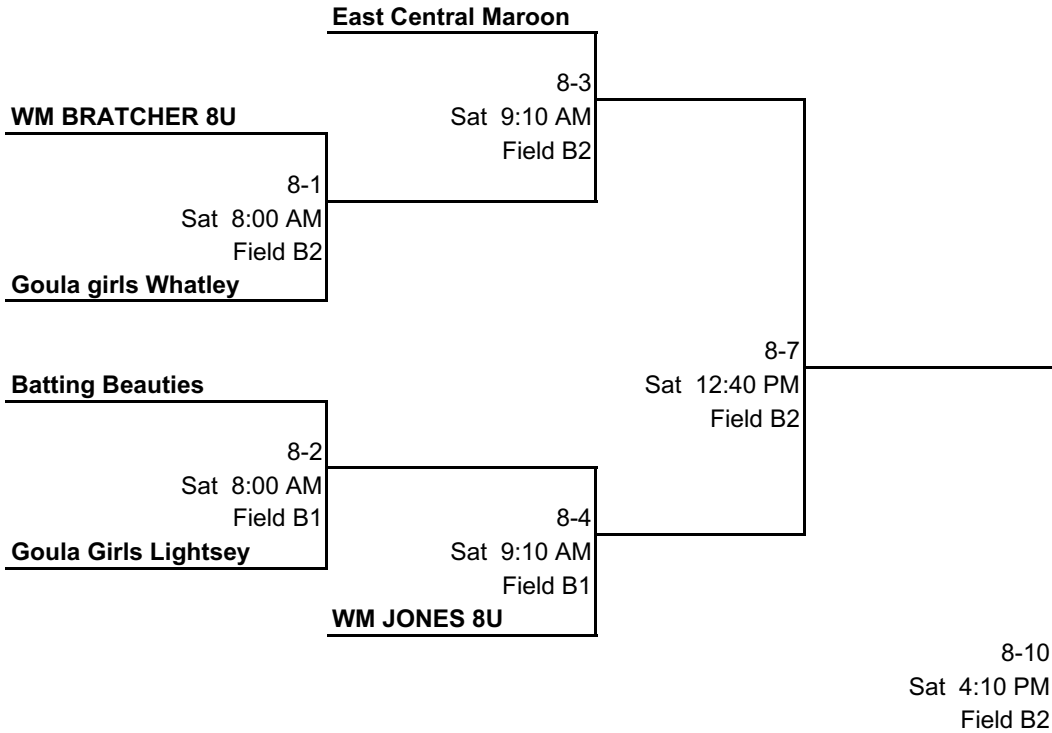

Winner

Loser of 6 if 1st loss

2024 St Martin Rec Invitational

Coach Pitch

FORMAT: DOUBLE ELIMINATION

Winner's Bracket

Each team will be permitted one (1) cooler for the players. Otherwise outside food or drinks are not permitted.

Loser's Bracket

2024 St Martin Rec Invitational

10 & Under

FORMAT: DOUBLE ELIMINATION

Winner's Bracket

The Stingers

10-1
Sat 8:00 AM
Field 1

The Stars